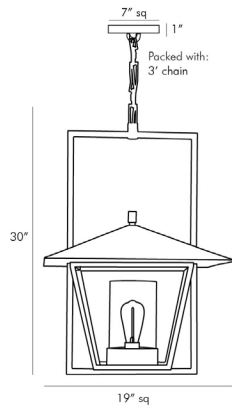

ARTERIOS

TEMPLE PENDANT

RAY BOOTH

DB49007

H: 31 IN, W: 19 IN, D: 19 IN

Antique Brass, Opal Glass

Contract Suitable As Is

The Temple Pendant displays an Asian-inspired lantern hung from a modern steel trapeze. This pendant stands elegantly alone or paired sequentially down a corridor. The glass cylindrical cover for the light emulates a candle complemented by the poised antique brass finish. Damp-rated, although limited covered outdoor conditions may affect finish.

APPEARANCE

Material	Glass, Steel
Finish	Antique Brass, Opal
Top Coat/Sealant	true
Link	Welded

DIMENSIONS

Pendant	H: 30 IN, W: 19 IN, D: 19 IN
Minimum Hanging Height	31 IN
Maximum Hanging Height	67 IN
Canopy	H: 1 IN, W: 7 IN, D: 7 IN

COMPLIANCY

UL/ETL	Yes
RoHS	true

SHIPPING

Product Weight	31 LBS
Gross Weight 1	32.55 LBS
Shipping Box 1	H: 30 IN, L: 24 IN, W: 24 IN

REPLACEMENT PARTS

Replacement Part 1	CHN-225
Replacement Part 1 Dim	3'
Replacement Part 2	CANOPY-431
Replacement Part 2 Dim	1" x 7" Sq