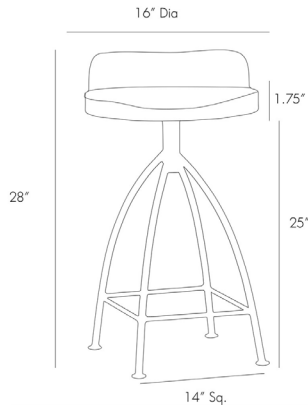

ARTERIOS

HENSON COUNTER STOOL

6535

H: 28.5 IN, Dia: 16.00 IN

Natural, Waxed Wood Seat, Natural Iron
Contract Recommendations: Adding a lacquer coating provides additional protection

Rustic counter stool features sandblast antique waxed wooden swivel seat and natural iron base. Seat height is fixed. Due to the artisan nature of this piece the seat height and support bar may vary up to 1" from the dimension listed.

APPEARANCE

| | |
|------------------|--------------|
| Material | Iron, Wood |
| Material Type | Mango Wood |
| Finish | Natural Iron |
| Finish Will Vary | true |
| Top Coat/Sealant | false |

DIMENSIONS

| | |
|------------------------|----------------------|
| Foot Print | W: 12 IN, D: 12 IN |
| Seat Back | H: 3.5 IN |
| Seat Cushion Thickness | 1.75 IN |
| Seat | W: 16 IN, D: 14.5 IN |
| Seat Height | 24.5 IN |
| Seat | W: 16 IN, D: 14.5 IN |
| Clearance | 3.5 |

SHIPPING

| | |
|----------------|------------------------------|
| Product Weight | 26 LBS |
| Gross Weight 1 | 31 LBS |
| Shipping Box 1 | H: 31 IN, L: 18 IN, W: 18 IN |

ADDITIONAL INFO

| | |
|------------------|-----------------------|
| Additional Notes | Weight Limit: 225 lbs |
|------------------|-----------------------|