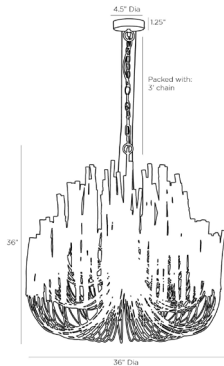

ARTERIOS

TILDA LARGE CHANDELIER

89495
H: 38 IN, Dia: 36.00 IN
Black Stained Wood, Black
Contract Suitable As Is

This rustically refined chandelier instantly transforms a space. The multi-tiered form features wooden dowels, finished in black, on curved and pliable iron arms. The wooden rods will arrive with a series of inherent fissures and cracks that will widen and multiply over time. This is considered a natural occurrence and is both beautiful and intentional. During installation, please ensure the bulbs are not in contact with the wooden components by gently adjusting the arms to create a one-inch minimum distance between the dowels and bulbs. Each piece will vary in size, shape, and finish. Additional chain available (CHN-272).

APPEARANCE

Material	Iron, Wood
Finish	Black
Finish Will Vary	true
Top Coat/Sealant	false
Link	Welded

DIMENSIONS

Chandelier	H: 36 IN, Dia: 36.00 IN
Minimum Hanging Height	38 IN
Maximum Hanging Height	74 IN
Canopy	H: 1.25 IN, Dia: 4.50 IN

WIRING

Rating	Indoor Only
Suggested Bulb Type	T6
Cord	6 FT, Clear/Silver, SVT
Socket	6, Type B - E12
Photographed Bulb	Small Clear Tubular Bulb
Maximum Watt	40
Voltage	110-120 V

CERTIFICATIONS

Certifications	Mexico Australia, European Union, United Arab Emirates, United States, Canada
----------------	--

REPLACEMENT PARTS

Replacement Part 1	CHN-272
Replacement Part 1 Dim	3'
Replacement Part 2	CANOPY-522
Replacement Part 2 Dim	1.25x4.5

CONTRACT

Contract Suitable	true
-------------------	------