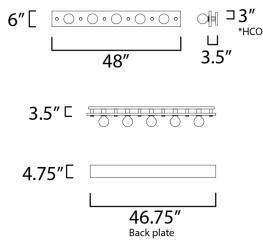

LAMPING

INPUT VOLTAGE : 120V
BULB : 5 x 60W Incandescent E26 Medium , 300W Total
BULB INCLUDED : (Not Included)
LIGHTING_DIRECTION : Omni