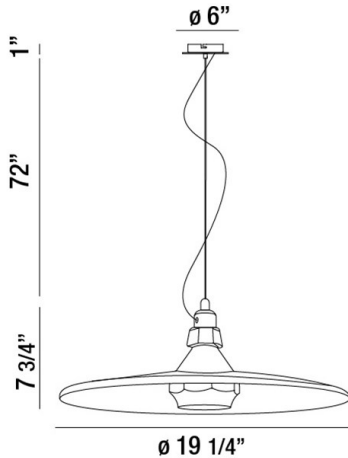

LEGEND, 19" ROUND PENDANT

PRODUCT DETAILS

No.	:	31867-023
Product Color	:	BLACK
Product Material	:	METAL
Shade / Accent Colour	:	GOLD
Shade / Accent Material	:	METAL
Diameter	:	19.25"
Height	:	7.75"
Overall Height	:	80.75"
Weight	:	4.4lbs

LIGHT SOURCE DETAILS

Number of Bulbs	:	1
Light Source	:	Incandescent
Light Source Type	:	A19
Input Voltage	:	120V
Bulb Voltage	:	120V
Socket Type	:	E26
Wattage	:	60W
Total Wattage	:	60W
Bulb Included	:	No
Dimmable	:	Yes

Options Available

ITEM NO.	FINISH	SHADE
31867-016	CHROME	CHROME
31867-023	BLACK	GOLD

TECHNICAL DETAILS

Light Direction	:	Down
Hanging Support Type	:	WIRE
Hanging Support Length	:	72"
Canopy / Backplate Height	:	1"
Canopy / Backplate Dia.	:	6"
Adjustable Lamp Head	:	No
Location	:	DRY
Approval	:	