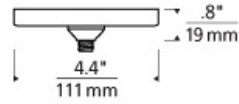

F R E E J A C K

FreeJack Port With Canopy

DESCRIPTION

4" round and 4" square canopies mounts to a standard 4" junction box with round plaster ring (provided by electrician). 2" square canopy mounts to our special 2" square, 3.5" deep junction box (included).

INSTALLATION

4" Round Canopy: mounts to either a 4" square electrical box with round plaster ring or an octagonal electrical box (not included). 4" Square Canopy: mounts to either a 4" square electrical box with round plaster ring or an octagonal electrical box (not included). 2" Square Canopy: mounts to Tech Lighting's special 2" square, 3.5" deep electrical box with mounting bar (included). For ceiling or wall. If wall mounting, head should be no longer than 6".

OTHER

For use with remote transformer and any FreeJack pendant or head (sold separately).

WEIGHT

0.6-0.9lb / 0.27-0.41kg ±

ORDERING INFORMATION

700FJFCP	SHAPE OR SIZE	FINISH
2S	2" SQUARE	Z ANTIQUE BRONZE
4R	4" ROUND	B BLACK
4S	4" SQUARE	C CHROME
		S SATIN NICKEL
		W WHITE