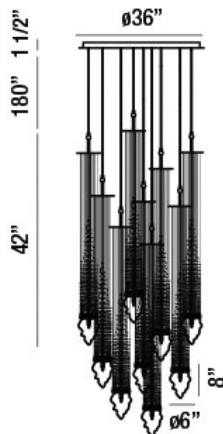

## CASCATA, 36" ROUND CHANDELIER

### PRODUCT DETAILS

No.	:	33749-013
Product Color	:	.
Product Material	:	METAL
Shade / Accent Colour	:	AMBER
Shade / Accent Material	:	HAND-BLOWN GLASS/CRYSTAL BEADING
Diameter	:	36"
Height	:	42"
Overall Height	:	223.5"
Weight	:	85.8lbs
Shade Diameter	:	6"

### TECHNICAL DETAILS

Hanging Support Type	:	WIRE
Hanging Support Length	:	180"
Canopy / Backplate Height	:	1.5"
Canopy / Backplate Dia.	:	36"
Location	:	DRY
Approval	:	