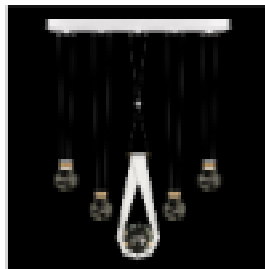

ARIA 43"W ROUND PENDANT

DESCRIPTION

Five-drop linear pendant inspired by the sophistication and versatility of necklace charms. This collection empowers you to curate your unique piece with its five exquisite finishes and four distinct charm designs meticulously crafted using opulent faceted optic crystal. Each charm shines like a gem, captivating attention. Whether you desire the delicate dance of light reflecting off the crystal or the functional illumination from above, Aria's integrated LED lights bring your vision to life.

MODEL NUMBER

100006-2-24444

FINISH

White/Gold Accents

DIMENSIONS

24.75" H x 43" W (63 cm x 109 cm)

NET WEIGHT

80 lbs., 36 kgs