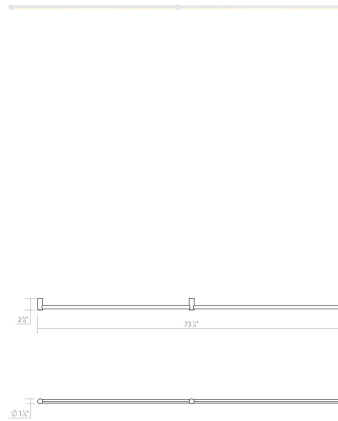

Project:

Purolinear 360 LED Wall Bar Spec Sheet

SKU: 23QSWL233R120PHA Learn more at:
<https://sonnemanlight.com/purolinear-360-led-wall-bar>

Description: A system of linear tubes, set within the geometry of surface-mounted cylinder brackets, rotate individually to direct the LED illumination in 360 degrees along their axis. Arranged in a linear pattern or along a single path, the possibilities for compositions are endless and unlimited in scalability. Set on a wall, in line behind a bed, the rotatable luminaires provide the variability of direct or indirect illumination.

Type #:

Dimensions

Height:	1.25"
Width:	73.25"
Extends:	2.75"
Minimum Extension:	2.75
Maximum Extension:	2.75
Canopy/Backplate/Base:	1.25"
Shape:	Double Linear
Size:	36"

Installation

Installation:	Licensed electrician required
---------------	-------------------------------------