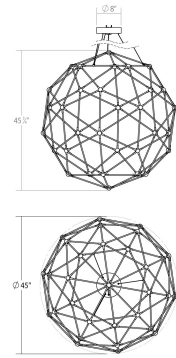

Project:

Constellation Hedron Pendant Spec Sheet

SKU: 2170.37C Learn more at:
<https://sonnemanlight.com/constellation-hedron-pendant>

Description: Hedron is composed of triangular frames connected in tension by illuminated LED hubs to form a spectacular structure of large circumference with dazzling scale and precision.

Type #:

Dimensions

Height:	45.75"
Diameter:	45"
Canopy/Backplate/Base:	8"
Hanging Details:	6" Adjustable Cord/Cable
Canopy/Backplate/Base Height:	2"

Electrical Specs

Bulb(s) Included?:	Yes
Bulb 1 Type:	Integral LED
Bulb Quantity:	40
Input Voltage:	100-277VAC
Wattage:	80
Initial Lumens:	8850
Delivered Lumens:	6200
Color Temperature:	3000K
CRI:	90
Power Supply Type:	Driver
Power Supply Quantity:	1
Power Supply Location:	Canopy
Dimming Type:	TRIAC/ELV/ 0-10V
Bulb Max Wattage:	80

Installation

Installation:	Licensed electrician required, multi-step installation
Sloped Ceiling Compatible?:	Not Compatible
Minimum Hanging Height:	48"
Maximum Hanging Height:	120.5"

Shipping

Carton 1 L x W x H:	23" X 18" X 9"
Carton 1 Gross Weight:	28 LBS