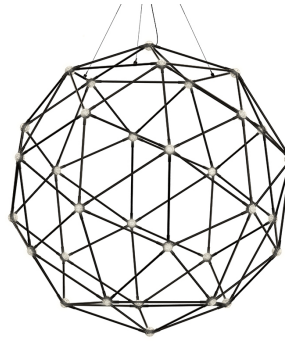

Project:

Constellation Hedron Pendant Spec Sheet

SKU: 2170.37C Learn more at:
<https://sonnemanlight.com/constellation-hedron-pendant>

Description: Hedron is composed of triangular frames connected in tension by illuminated LED hubs to form a spectacular structure of large circumference with dazzling scale and precision.

Type #:

Dimensions

Height:	45.75"
Diameter:	45"
Canopy/Backplate/Base:	8"
Hanging Details:	6" Adjustable Cord/Cable
Canopy/Backplate/Base Height:	2"

Electrical Specs

Bulb(s) Included?:	Yes
Bulb 1 Type:	Integral LED
Bulb Quantity:	40
Input Voltage:	100-277VAC
Wattage:	80
Initial Lumens:	8850
Delivered Lumens:	6200
Color Temperature:	3000K
CRI:	90
Power Supply Type:	Driver
Power Supply Quantity:	1
Power Supply Location:	Canopy
Dimming Type:	TRIAC/ELV/ 0-10V
Bulb Max Wattage:	80

Shade

Lens Type:	Clear Faceted Acrylic Lens
Shade 1 Material:	Clear Faceted Acrylic

Available Finishes

Available Finishes: Polished Black Nickel w/Clear Faceted Acrylic Lens, Satin Nickel w/White Optical Acrylic Lens