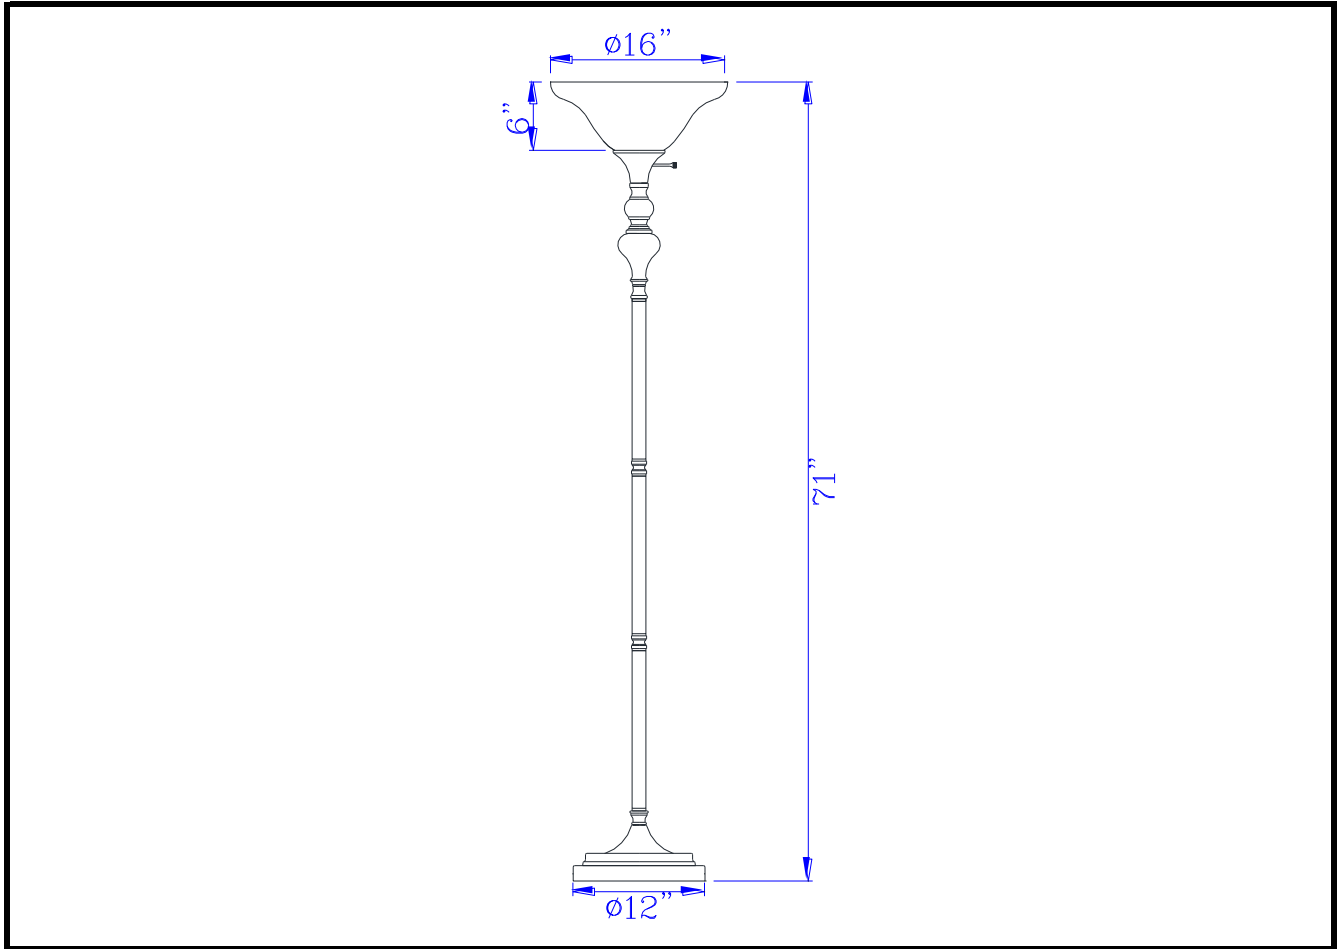

Model No: BO-2753TR
Description: 150W 3 way Alamo metal torchiere with glass shade
Material: Metal
Finish : DB (Bark Bronze)
Height: 71"
Base Width: Dia.12"
Wattage : 150W
Socket : Medium Base (E26)
Switch: 3-Way
Bulb: Incandescent, CFL
Wire Length: 6'
Shade No:
Material: Glass
Shade size: Dia.16" H6"
Certificate : 