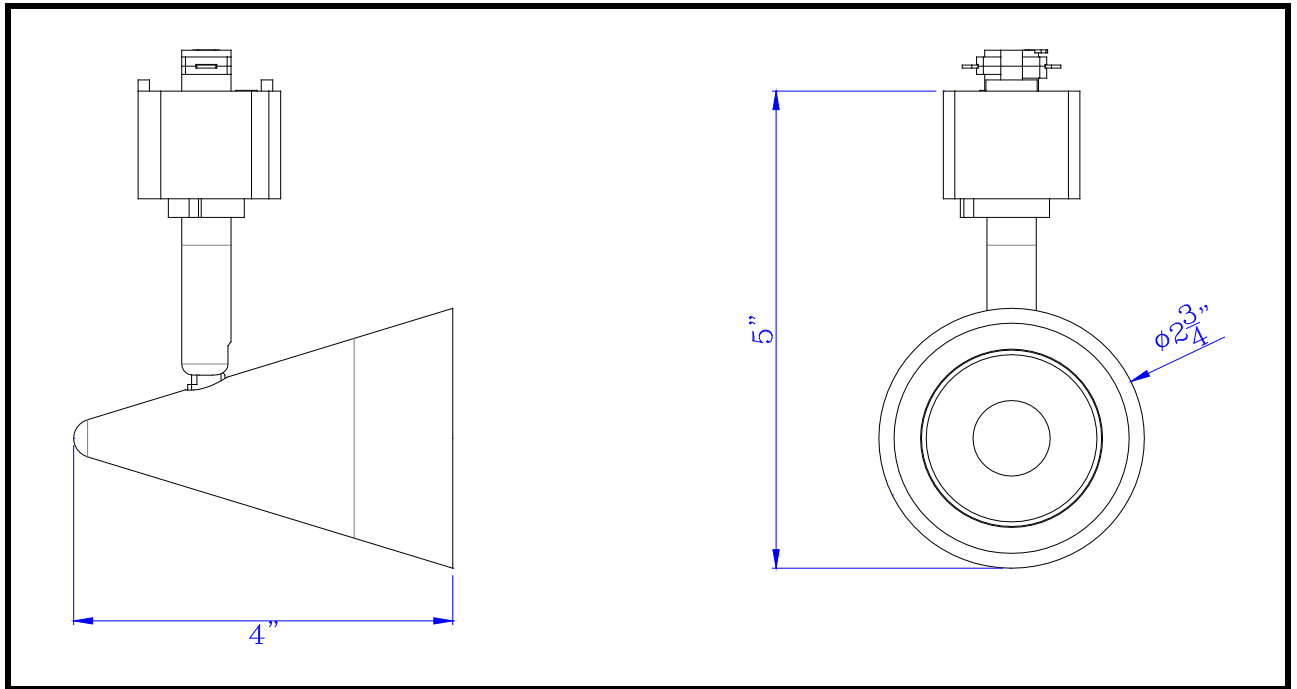

Project: \_\_\_\_\_

Catalog No.: \_\_\_\_\_

Lamp/Wattage: \_\_\_\_\_

**Model No. :** HT-816-WH

**Description:** 12W dimmable integrated LED track fixture, 720 lumen, 90 CRI

**Material:** Aluminum casted

**Finish :** White

**Rotation :** 355 degree

**Capability :** +90 degree from horizontal

**Voltage :** 120V

**Wattage :** 12W

**Dimming:** Dimmable, DVCL-153P/SCL-153P/AYCL-153P/CTCL-153P/DVCL-253P/GT-150/GTJ-250M (ALL ARE LUTRON BRAND)