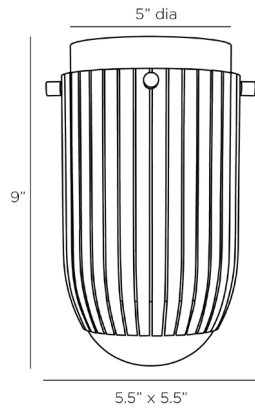

ARTERIO RS

YORK FLUSH MOUNT

DFC03
H: 9 IN, W: 5.5 IN, D: 5.5 IN
Antique Brass
Contract Suitable As Is

Reminiscent of a delicate flower about to bloom, this Deco-influenced York flush mount is a chic addition to any space. Crafted of steel, each rib is finished in antique brass, uniformly holding a centered cylinder of opal glass for a diffused effect. Damp-rated, although limited covered outdoor conditions may affect finish.

APPEARANCE

Material	Glass, Steel
Finish	Opal
Top Coat/Sealant	true

DIMENSIONS

Canopy	Dia: 5.00 IN
--------	--------------

WIRING

Rating	Damp
Suggested Bulb Type	G16.5
Cord	0.5 FT, Black/White, SVT
Socket	1, Type A - E26
Photographed Bulb	2" Frosted Globe Bulb
Maximum Watt	60
Voltage	110-120 V

CERTIFICATIONS

Certifications	Mexico United States, Canada
----------------	---------------------------------

COMPLIANCY

UL/ETL	Yes
RoHS	true

SHIPPING

Product Weight	4.3 LBS
Gross Weight 1	8 LBS
Shipping Box 1	H: 8.9 IN, L: 15.2 IN, W: 11.4 IN