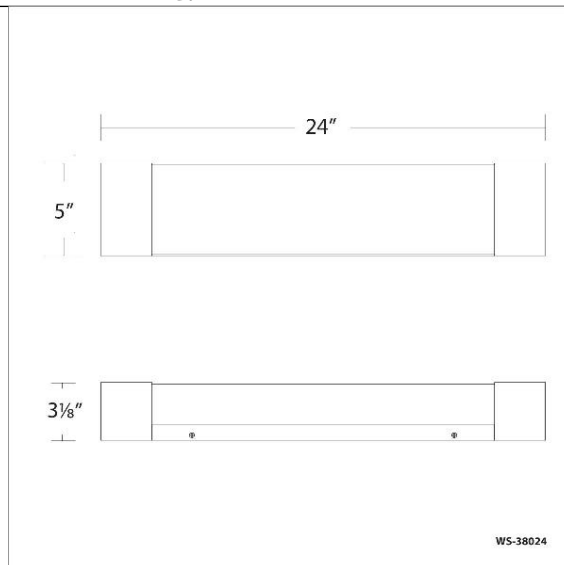

Brushed Nickel

LINE DRAWING: