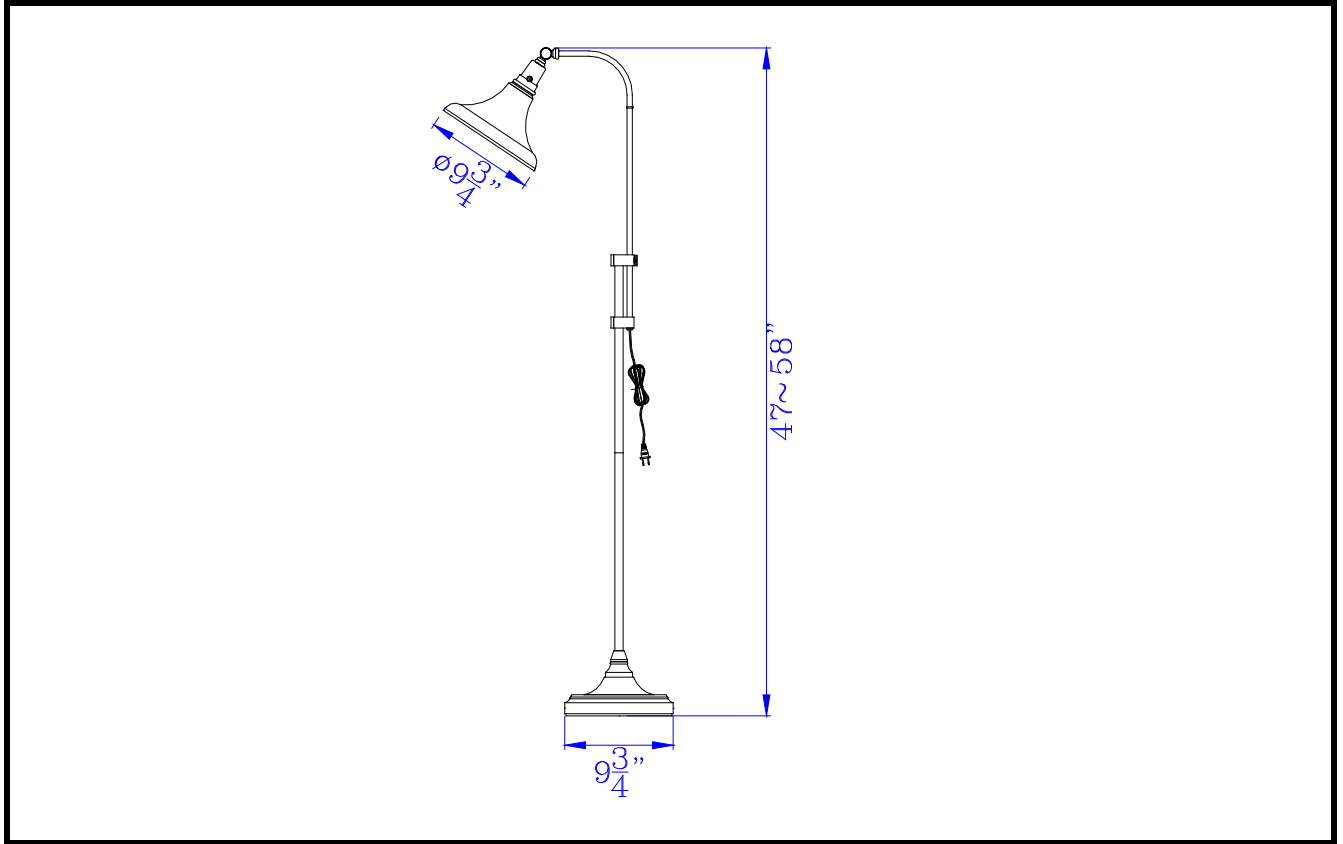

Model No: BO-2788FL-DB
Description: 60W Taranto metal adjustable floor lamp
Material: Metal
Finish : Dark Bronze
Height: 47~58"
Reach/Depth: 24"
Base Width: Dia.9 3/4"
Wattage : 60W
Socket : Medium Base (E26)
Switch: On/off
Bulb: Incandescent, CFL
Wire Length: 6'
Wire Color: Black
Shade No:
Material: Metal
Shade size: Dia. 9 3/4"
Certificate :