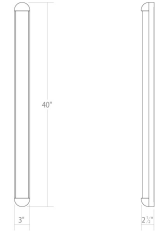

Project:

Radio LED Bath Bar Spec Sheet

SKU: 3954.25 Learn more at:
<https://sonnemanlight.com/radio-led-bath-bar>

Description: Radio's clean lines and soft geometry bring a mid-century feel to a technologically modern bath bar. The gracefully rounded form and smooth, seamless diffuser offer illumination and a robust presence for the sophisticated bath. Radio's half-round profile mounts flush to the surface and can be fit to the edge of a mirror or wall.

Type #:

Dimensions

Height:	40"
Width:	3"
Extends:	3"
Minimum Extension:	3"
Maximum Extension:	3"
Size:	40"
Canopy/Backplate/Base Width:	3
Canopy/Backplate/Base Height:	40

Electrical Specs

Bulb(s) Included?:	Yes
Bulb 1 Type:	Integral LED
Bulb Quantity:	1
Input Voltage:	120-277VAC
Wattage:	20
Initial Lumens:	2000
Delivered Lumens:	1500
Color Temperature:	3000K
CRI:	90
Power Supply Type:	Driver
Power Supply Quantity:	1
Power Supply Location:	Outlet Box
Dimming Type:	TRIAC/ELV/ 0-10V
Bulb Max Wattage:	20

Installation

Installation:	Licensed electrician required
Installation Orientation:	Any Orientation

Shipping

Carton 1 L x W x H:	43" X 7" X 7"
Carton 1 Gross Weight:	7 LBS

Shade

Shade 1 Material:	Optical Acrylic
-------------------	-----------------