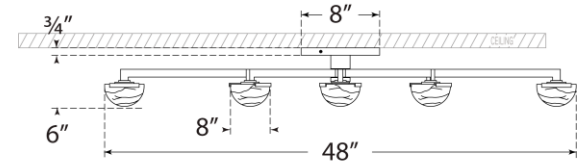

TEAR SHEET

Pedra Extra Large Staggered Arm Flush Mount

Item # KW 4623BZ-ALB

Designer: Kelly Wearstler

Height: 6"

Width: 48"

Canopy: 8" Round

Finishes: AB, BZ, PN

Shade Treatments: ALB

Socket: Dedicated LED

Wattage: 36w (4300lm)

Weight: 23 Pounds

Note: Alabaster is a Natural Stone | Variations in Color and Texture are Expected

Front View

Top View