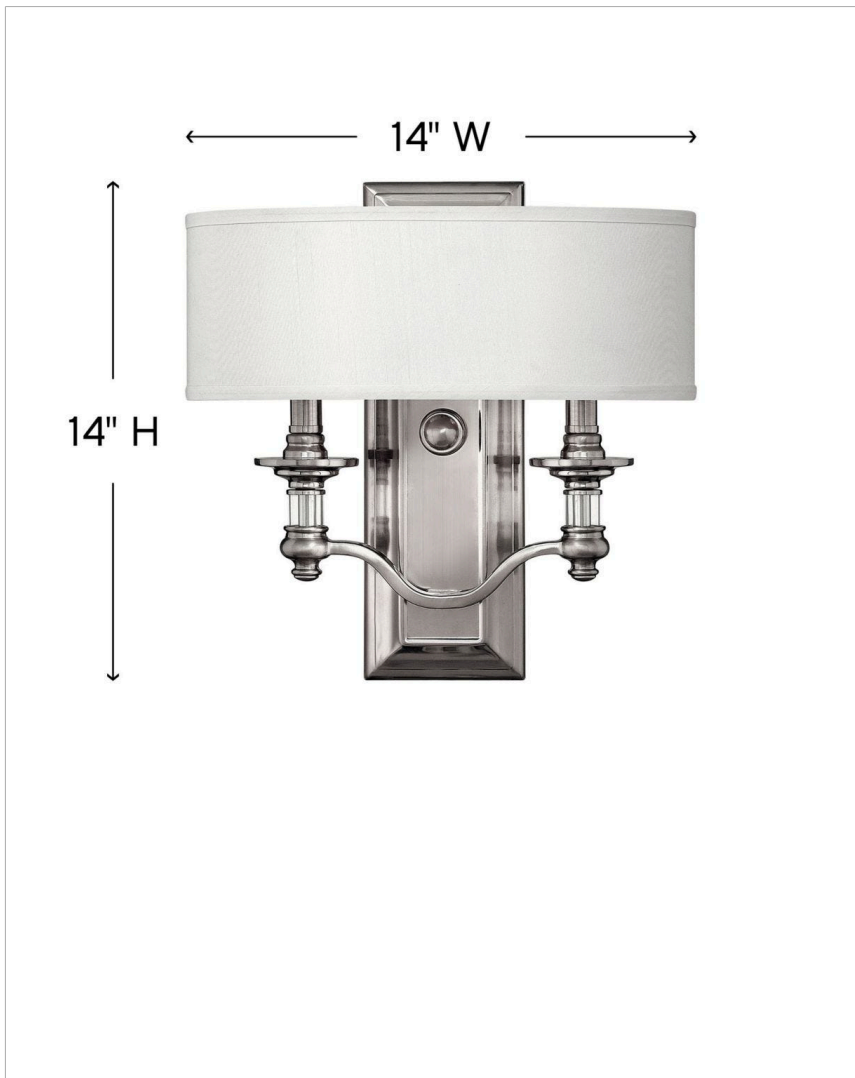

SUSSEX

4900BN

TWO LIGHT SCONCE

Sussex offers traditional charm with an edge of modern luxury. The Brushed Nickel finish, white fabric hardback shade, clear glass columns and candles adds to its sophistication.

DETAILS	
FINISH:	Brushed Nickel
MATERIAL:	Metal
SHADE:	White Fabric Hardback
DIMMABLE:	No

DIMENSIONS	
WIDTH:	14"
HEIGHT:	14"
WEIGHT:	3lb
BACK PLATE:	4.75"W X 14"H
EXTENSION:	4"
TOP TO OUTLET:	7"

LIGHT SOURCE	
LIGHT SOURCE:	LED Lamp, Socket
WATTAGE:	2-5w Cand. LED, 60w Equiv. or 2-60w Cand.
VOLTAGE:	120v

SHIPPING	
CARTON LENGTH:	16
CARTON WIDTH:	7
CARTON HEIGHT:	17
CARTON WEIGHT:	5

PRODUCT DETAILS:

- Suitable for use in dry (indoor) locations as defined by NEC and CEC. Meets United States UL Underwriters Laboratories & CSA Canadian Standards Association Product Safety Standards
- Fixture is ADA compliant and adheres to the standards and guidelines listed by the Americans with Disabilities Act
- Classic, elegant lines and timeless details enhance a traditional space
- Classic matte brushed nickel finish