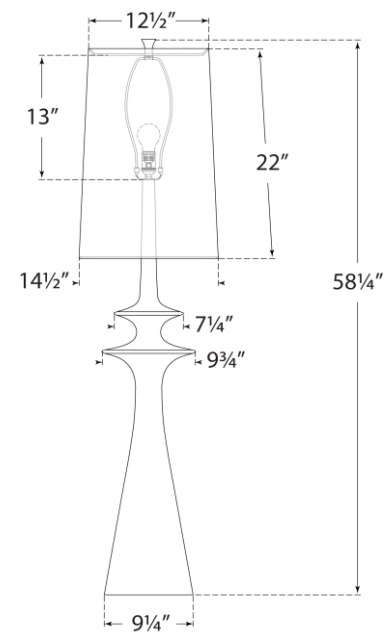

TEAR SHEET

Lakmos Floor Lamp

Item # ARN 1325PW-L

Designer: AERIN

Height: 58.25"

Width: 14.5"

Base: 9.25" Round

Finishes: BSL, G, PW

Shade Treatments: L

Shade Details: 12.5" x 14.5" x 22"

Socket: E26 Dimmer

Wattage: 100 A19

Weight: 17 Pounds

Front View