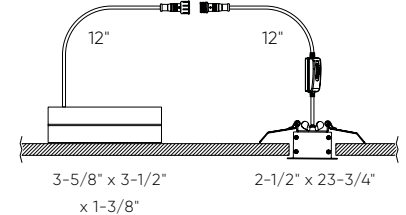

Model	Size	Watts	Delivered lumens	CRI	Color °T	Voltage
LNR24-CC	24"	20 W	1725 lm	90	2700, 3000, 3500,	120 V
LNR24-CC-V*	24"	20 W	1725 lm		4000, 5000 K	120, 277, 347 V
LNR48-CC	48"	40 W	3760 lm			120 V
LNR48-CC-V*	48"	40 W	3760 lm			120, 277, 347 V

* 0-10V dimming

Specifications

Every fixture includes a junction box with integrated dimmable driver
Can be daisy chained
Superior LED performance and lifespan
Minimal heat emission
Aluminum construction
Switch-selectable CCT: 2700K/3000 K/3500 K/4000 K/5000 K
108° beam spread
IC certification (suitable for direct contact with insulation)
Air-tight certified as per ASTM E283-04
Suitable for dry locations
Refer to website for dimmer compatibility
Ideal operating temperature: -20° to 40° C
5-year warranty

Finish

○ **WH** White

Accessories

LNACC-L16FT
16-foot lens for Boulevard series pendants and recessed linears

RFP-LNR24

Rough-in plate

RFP-LNR48

Rough-in plate

Note

Other color °T, finishes, and voltage options are available but may require MOQ's and longer lead times. Please contact your DALI representative for more information.

LNR24-CC 23-3/8" x 2-1/8"
LNR24-CC-V