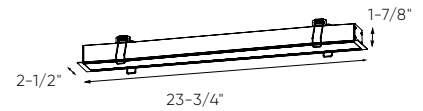

Note

Other color °T, finishes, and voltage options are available but may require MOQ's and longer lead times. Please contact your DALI representative for more information.

LNR24-CC 23-3/8" x 2-1/8" 
LNR24-CC-V