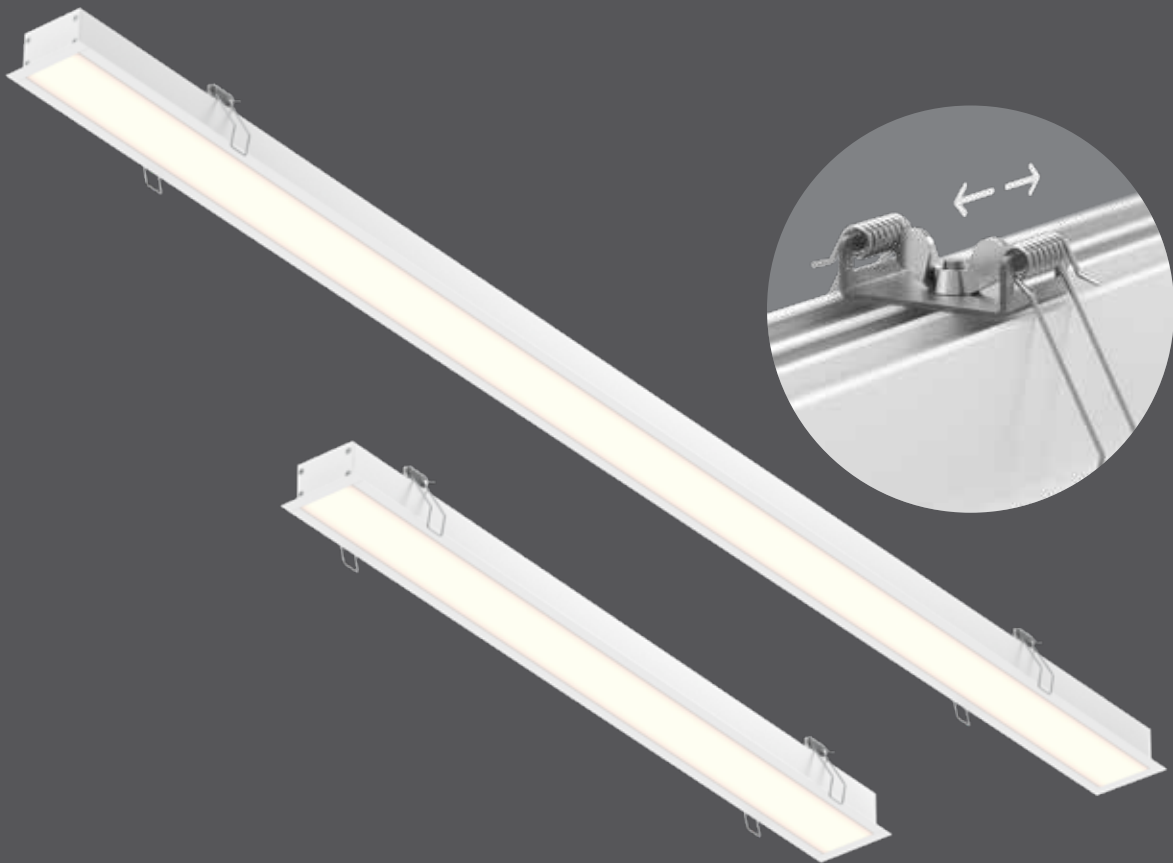

Boulevard

The Boulevard series, an architectural recessed lighting channel that can be installed in a wide range of commercial and residential environments. Add depth to ceiling planes with a visible separation, or seamlessly daisy-chained to create dramatic effects.

NEW  DRY  AIR TIGHT  ENERGY STAR  ETL Intertek  IC RATED  JA8 CERTIFIED

2700k 3000k 3500k 4000k 5000k
COLOR TEMPERATURE

Model	Size	Watts	Delivered lumens	CRI	Color °T	Voltage
LNR24-CC	24"	20 W	1725 lm	90	2700, 3000, 3500,	120 V
LNR24-CC-V*	24"	20 W	1725 lm		4000, 5000 K	120, 277, 347 V
LNR48-CC	48"	40 W	3760 lm			120 V
LNR48-CC-V*	48"	40 W	3760 lm			120, 277, 347 V

* 0-10V dimming

Specifications

Every fixture includes a junction box with integrated dimmable driver
 Can be daisy chained
 Superior LED performance and lifespan
 Minimal heat emission
 Aluminum construction
 Switch-selectable CCT: 2700K/3000 K/3500 K/4000 K/5000 K
 108° beam spread
 IC certification (suitable for direct contact with insulation)
 Air-tight certified as per ASTM E283-04
 Suitable for dry locations
 Refer to website for dimmer compatibility
 Ideal operating temperature: -20° to 40° C
 5-year warranty

Finish

○ **WH** White

Accessories

LNACC-L16FT
 16-foot lens for Boulevard series pendants and recessed linears

RFP-LNR24

Rough-in plate

RFP-LNR48

Rough-in plate