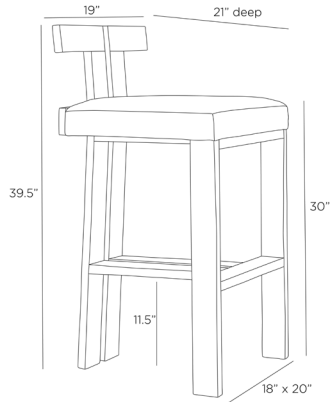

## ENOLA BAR STOOL

FS114

H: 39.5 IN, W: 19 IN, D: 21 IN

Natural Linen

Contract Recommendations: Adding a lacquer coating provides additional protection

A modern mix of '70s American design with Zen architecture, this elegant stool has an Eastern appeal. Crafted of ribbed beech wood stained in ebony, the split back is accented with antique brass studs at very center. A padded seat of natural linen adds style and comfort.

### DIMENSIONS

|                        |                        |
|------------------------|------------------------|
| Foot Print             | W: 18 IN, D: 20 IN     |
| Leg                    | H: 27.5 IN, W: 1, D: 3 |
| Seat Back              | H: 9 IN, W: 18, D: 1   |
| Seat Cushion Thickness | 4 IN                   |
| Seat                   | W: 19 IN, D: 18.5 IN   |
| Seat Height            | 30 IN                  |
| Seat                   | W: 19 IN, D: 18.5 IN   |
| Clearance              | 11.5"                  |
| Diagonal Dimension     | 45 IN                  |

### SHIPPING

|                |                              |
|----------------|------------------------------|
| Product Weight | 30.5 LBS                     |
| Gross Weight 1 | 39.91 LBS                    |
| Shipping Box 1 | H: 24 IN, L: 22 IN, W: 43 IN |