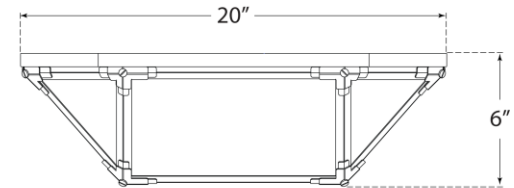

TEAR SHEET

Morris Large Flush Mount

Item # SK 4009AZ-WG

Designer: Suzanne Kasler

Height: 6"

Width: 20"

Canopy: 20" Square

Finishes: AZ, GI, PN

Glass Options: FG, WG

Socket: 4 - E26 Keyless

Wattage: 4 - 9 LED A19

Weight: 16 Pounds

Bottom View