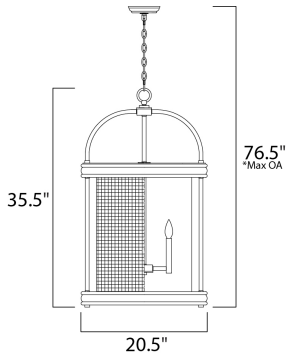

**PRODUCT DESCRIPTION**

Rings of solid wood finished in Driftwood adds dramatic contrast to the Textured Black mesh and metal in this Industrial Country design. The use of mixed materials and textures create a striking design sure to enhance the beauty of your room.

\*max overall height

**MEASUREMENTS**

- DIMENSION : 20.5" L x 20.5" W x 35.5" H
- MAX OAH : 76.5" OAH
- CANOPY : 5" W x 1" H x 5" L
- HANGING WEIGHT : 29.2 lb
- WIRE LENGTH : 120"

**LAMPING**

- INPUT VOLTAGE : 120V
- BULB : 6 x 60W Incandescent E12 Candelabra , 360W Total
- BULB INCLUDED : (Not Included)
- DIMMABLE : Yes

**FINISHES OPTION**

**MATERIAL**

Wood, Steel

**RATINGS**

cULus  
Dry Location

**ADDITIONAL**

ADJUSTABLE  
OPERATING TEMPERATURE:  
-20°C (-4°F), 40°C (104°F)

Always consult a qualified electrician before installing any lighting product.