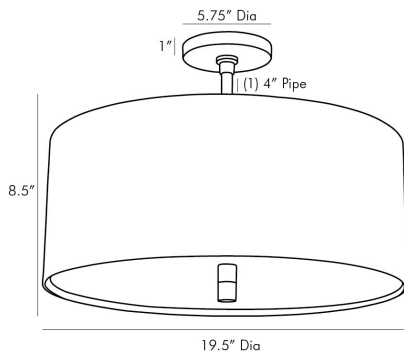

## TARBELL SEMI-FLUSH

49268  
H: 14.5 IN, Dia: 19.50 IN  
Bronze, Acrylic  
Contract Suitable As Is

A straightforward examination of the basic principles of design takes place with this semi-flush pendant. A sleek steel shade in a bronze finish frames this 3-light fixture, which features an acrylic diffuser that is suspended from within. The balance and contrast of materials delivers a visual aesthetic that transcends time and style. Also available in antique brass (49266), heritage brass (49267) and polished nickel (49269) finishes. Damp-rated, although limited covered outdoor conditions may affect finish.

### DIMENSIONS

Minimum Hanging Height 14.5 IN  
Canopy H: 1 IN, Dia: 5.75 IN

### REPLACEMENT PARTS

Replacement Part 1 CANOPY-321  
Replacement Part 1 Dim 1 x 5.75  
Replacement Part 2 PIPE-105  
Replacement Part 2 Dim