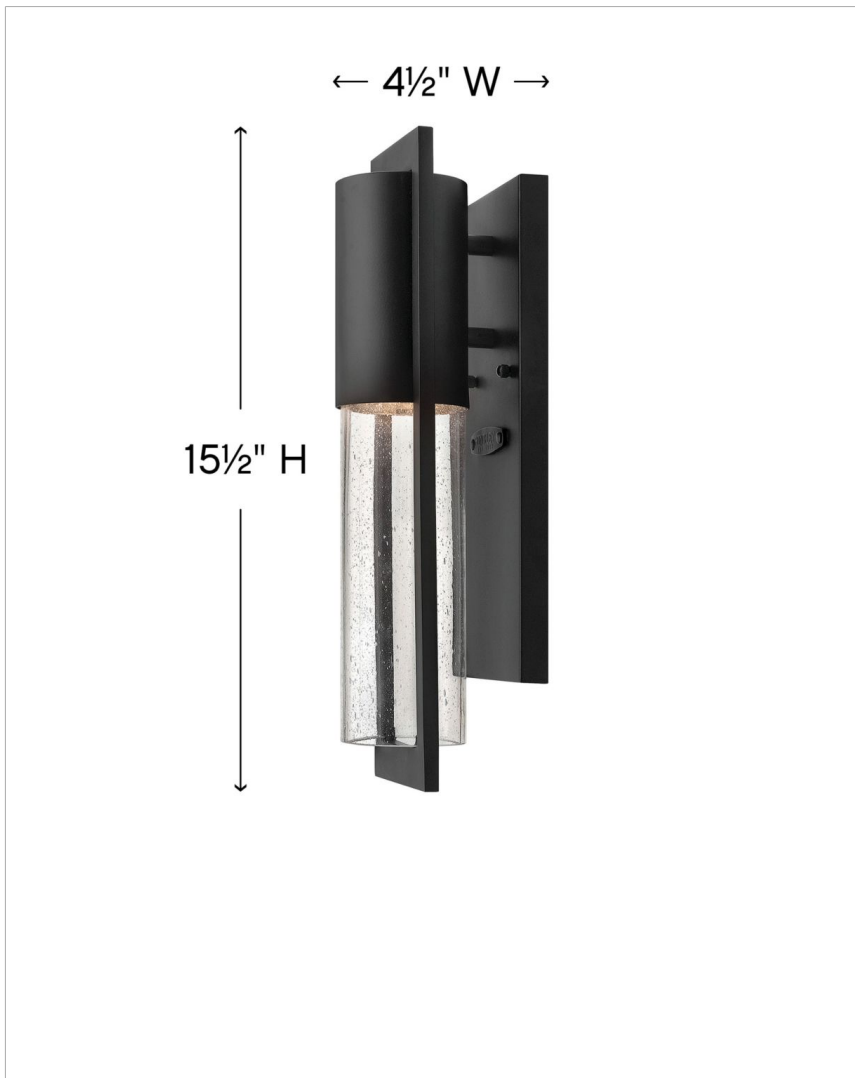

SHELTER

1326BK

EXTRA SMALL WALL MOUNT LANTERN

Shelter's minimalist style in aluminum creates a chic, dramatic statement as the light from above grazes through its clear seedy glass. Shelter comes standard Dark Sky compliant.

DETAILS	
FINISH:	Black
MATERIAL:	Aluminum
GLASS:	Clear Seedy
DIMMABLE:	Yes

DIMENSIONS	
WIDTH:	4.5"
HEIGHT:	15.5"
WEIGHT:	2lb
BACK PLATE:	4.5"W X 12"H
EXTENSION:	4.8"
TOP TO OUTLET:	5.75"

LIGHT SOURCE	
LIGHT SOURCE:	Socketed
WATTAGE:	1-7w GU10 LED, 50w Equiv.
VOLTAGE:	120v

SHIPPING	
CARTON LENGTH:	18.5
CARTON WIDTH:	9.9
CARTON HEIGHT:	7.3
CARTON WEIGHT:	4

PRODUCT DETAILS:

- Suitable for use in wet (outdoor direct rain) locations as defined by NEC and CEC. Meets United States UL Underwriters Laboratories & CSA Canadian Standards Association Product Safety Standards
- Fixture is Dark Sky compliant and engineered to minimize light glare upward into the night sky
- 2-year finish warranty
- Bold lines and a clean, minimalist style complement contemporary architecture

HINKLEY

HINKLEY
33000 Pin Oak Parkway
Avon Lake, OH 44012

PHONE: (440) 653-5500
Toll Free: 1 (800) 446-5539

hinkley.com