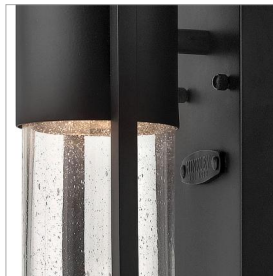

SHELTER

1326BK

EXTRA SMALL WALL MOUNT LANTERN

Shelter's minimalist style in aluminum creates a chic, dramatic statement as the light from above grazes through its clear seedy glass. Shelter comes standard Dark Sky compliant.

DETAILS	
FINISH:	Black
MATERIAL:	Aluminum
GLASS:	Clear Seedy
DIMMABLE:	Yes

DIMENSIONS	
WIDTH:	4.5"
HEIGHT:	15.5"
WEIGHT:	2lb
BACK PLATE:	4.5"W X 12"H
EXTENSION:	4.8"
TOP TO OUTLET:	5.75"

LIGHT SOURCE	
LIGHT SOURCE:	Socketed
WATTAGE:	1-7w GU10 LED, 50w Equiv.
VOLTAGE:	120v

SHIPPING	
CARTON LENGTH:	18.5
CARTON WIDTH:	9.9
CARTON HEIGHT:	7.3
CARTON WEIGHT:	4

PRODUCT DETAILS:

- Suitable for use in wet (outdoor direct rain) locations as defined by NEC and CEC. Meets United States UL Underwriters Laboratories & CSA Canadian Standards Association Product Safety Standards
- Fixture is Dark Sky compliant and engineered to minimize light glare upward into the night sky
- 2-year finish warranty
- Bold lines and a clean, minimalist style complement contemporary architecture

HINKLEY

HINKLEY
33000 Pin Oak Parkway
Avon Lake, OH 44012

PHONE: (440) 653-5500
Toll Free: 1 (800) 446-5539

hinkley.com