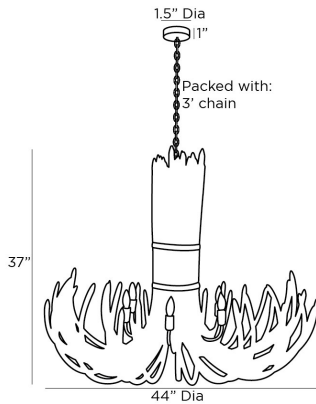

ARTERIOS

STARK CHANDELIER

85035

H: 43 IN, Dia: 44.00 IN

Gray Wash Rattan

Contract Suitable As Is

A classic empire chandelier silhouette meets unconventional materials in this statement piece. Striking a fine balance of ease and refined elegance, the Stark chandelier is constructed in gray-washed rattan with a canopy and chain in bronze iron. Finish will vary.

APPEARANCE

Material	Iron, Rattan
Finish	Bronze, Gray Wash
Finish Will Vary	true
Top Coat/Sealant	false

DIMENSIONS

Chandelier	H: 37 IN, Dia: 44.00 IN
Minimum Hanging Height	43 IN
Maximum Hanging Height	78 IN
Canopy	H: 1.5 IN, Dia: 6.00 IN

WIRING

Rating	Indoor Only
Cord	10 FT, Clear/Silver, SVT
Socket	6, Type B - E12
Photographed Bulb	2" Clear Globe Bulb
Maximum Watt	40
Voltage	110-120 V

CERTIFICATIONS

Certifications	Mexico United States, Canada
----------------	---------------------------------

COMPLIANCY

UL/ETL	Yes
RoHS	true

SHIPPING

Product Weight	27.1 LBS
Gross Weight 1	35.1 LBS
Gross Weight 2	0 LBS
Shipping Box 1	H: 47 IN, L: 47 IN, W: 37 IN
Shipping Box 2	H: 0 IN, L: 0 IN, W: 0 IN

REPLACEMENT PARTS