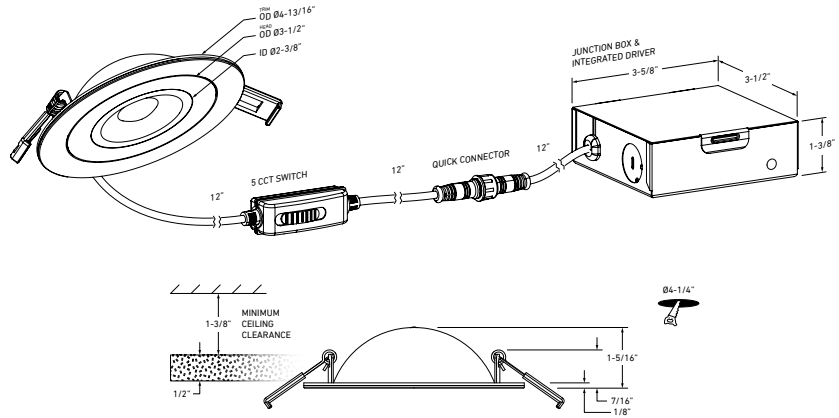

QUICK SPECS

SIZE	WATTS	DELIVERED LUMENS*	COLOR °T 5CCT	CRI	VOLTAGE	BEAM ANGLE	FINISH
4"	9W	700lm	2700K 3000K 3500K 4000K 5000K	90	120V	40°	☐ White ☐ Satin Nickel ☐ Black

*Lumen output measured at 3000K