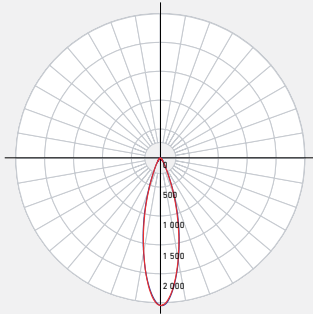

MODEL NAME **FGM4-CC PIVOT**
4-Inch Flat Gimbal Recessed

With powerful lumen output and the ability to direct light with a 360° rotation and a 90° tilt angle, this product will meet your every need.

PROJECT: _____ **TYPE:** _____

DATE: _____ **QTY:** _____

NOTES:

QUICK SPECS

SIZE	WATTS	DELIVERED LUMENS*	COLOR °T 5CCT	CRI	VOLTAGE	BEAM ANGLE	FINISH
4"	9W	700lm	2700K 3000K 3500K 4000K 5000K	90	120V	40°	<input type="radio"/> White <input type="radio"/> Satin Nickel <input type="radio"/> Black

*Lumen output measured at 3000K

LIGHT DISTRIBUTION

CONSTRUCTION

Lens Clear	Type of optics Optical lens	Type of LED COB
Lens material Acrylic	Housing material Cast aluminum	Cut hole size 4-1/4"

RATINGS

Placement Indoor/Outdoor	Lifespan 50,000 hrs.	FT rating FT6
Location Wet	Certifications ETL, FCC, ICES, ES IC, ASTM E283-04, T24	Operating temperature -20° to 40° C