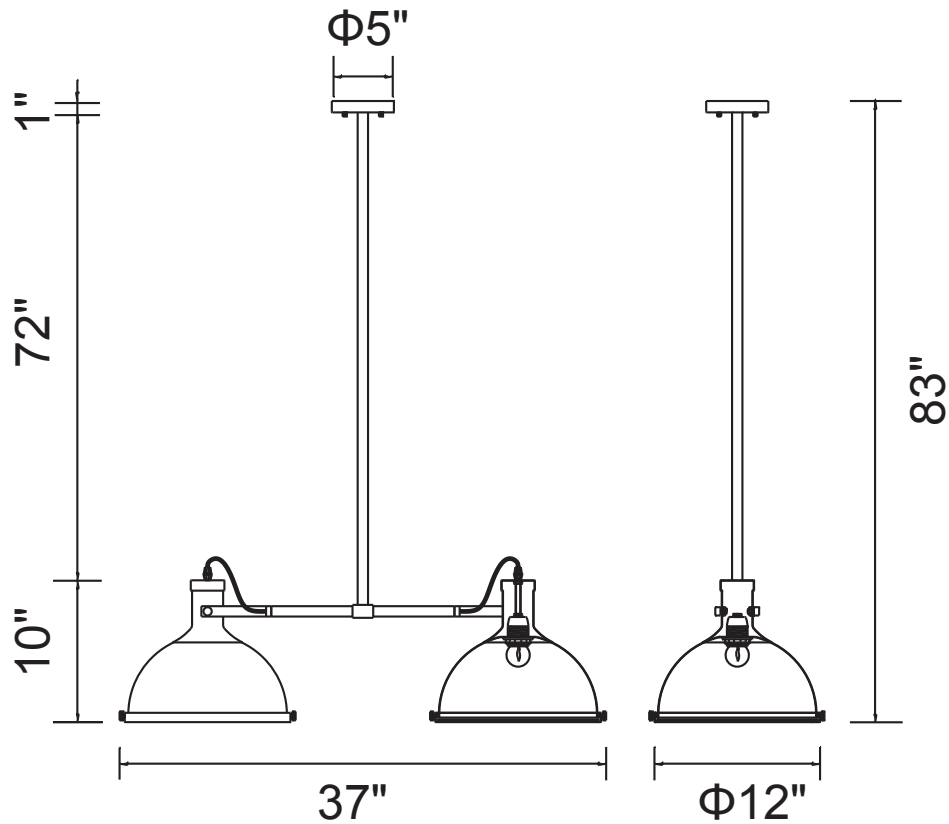

PROJECT: _____

FIXTURE TYPE: _____

LOCATION: _____

CONTACT/PHONE: _____

Item	9760P37-2-101
Collection	STRUM
Finish	Black
Glass	Clear
Crystal	-----
Input	120V AC,60HZ,AC

Shade	-----
Length/Dia.	37"
Width/Ext.	12"
Height	10"
Maximum	83"
Lumens	-----

Light Source	E26
Bulb Info.	2×60W
Included	-----
Dimmable	Yes
Color	-----
Weight	