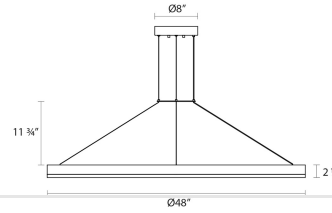

Project:

Corona Ring LED Pendant (3500K) Spec Sheet

SKU: 2318.25-35 Learn more at:
<https://sonnemanlight.com/corona-ring-led-pendant>

Description: Corona is a circular profile of light; a warm ringed glow of LED illumination providing both the presence and the absence of volume. Corona is available in a range of larger diameters. Also available as a [Square Pendant](#) and [Double Corona Ring Pendant](#).

Type #:

Dimensions

Height: 2.5"
Diameter: 48"
Canopy/Backplate/Base: 8"
Size: 48"

Electrical Specs

Bulb(s) Included?: Yes
Bulb 1 Type: Integral LED
Input Voltage: 120-277VAC
Wattage: 45
Initial Lumens: 4300
Delivered Lumens: 2400
Color Temperature: 3500K
CRI: 90
Power Supply Type: Driver
Power Supply Quantity: 1
Power Supply Location: Canopy
Dimming Type: TRIAC & ELV @120V / 0-10V
Bulb Max Wattage: 45

Installation

Installation: Licensed electrician required
Sloped Ceiling Compatible?: Not Compatible
Minimum Hanging Height: 21"
Maximum Hanging Height: 72"

Shipping

Carton 1 L x W x H: 53" X 51" X 6"
Carton 1 Gross Weight: 23 LBS