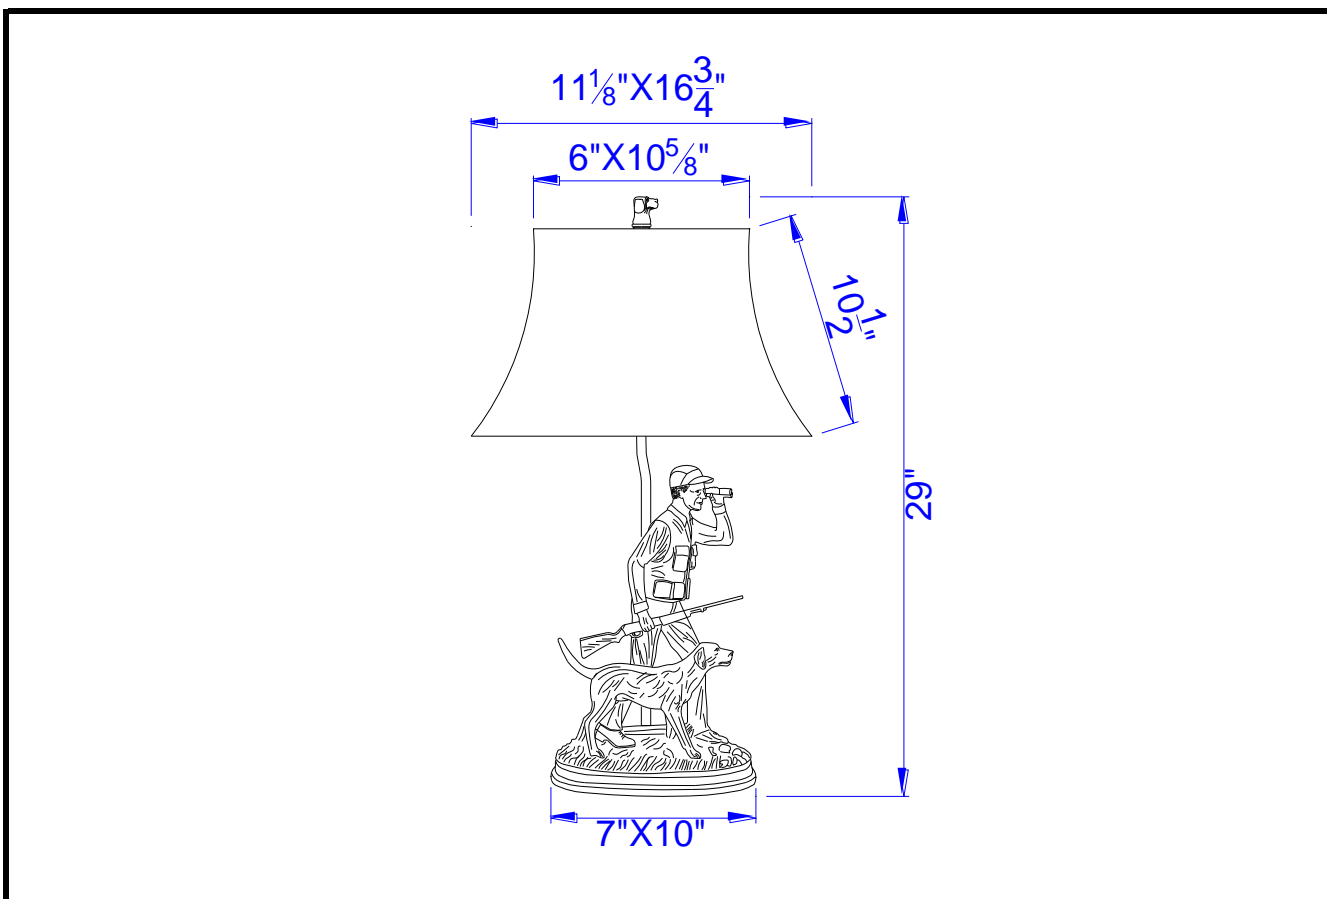

- Model No:** BO-2665TB
- Description:** 150W 3 way Hunter resin table lamp with hand painted shade
- Material:** Resin
- Finish :** Cast Bronze
- Height:** 29"
- Base Width:** 7"X10"
- Wattage :** 150W
- Socket :** Medium Base (E26)
- Switch:** 3-way
- Bulb:** Incandescent, CFL
- Wire Length:** 6'
- Wire Color:** Brown
- Shade No:**
- Material:** Leatherette
- Shade size:** (6"X10 5/8")X(11 1/8"X16 3/4")X10 1/2"
- Certificate :** 