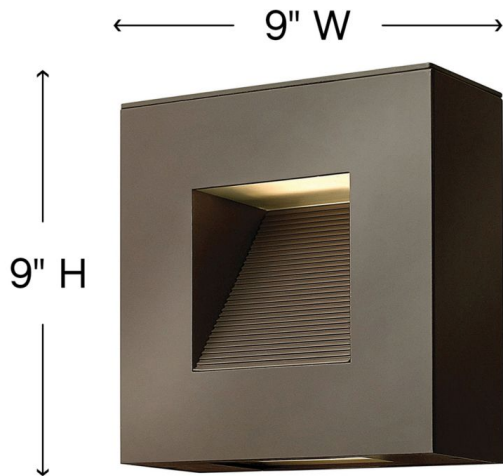

LUNA

1647BZ-LED

SMALL WALL MOUNT LANTERN

Luna is a modern collection of solid aluminum fixtures offered in a unique combination of contemporary styles, including sleek wall lanterns. Luna also offers chic pocket wall sconces and compact ceiling mounts that are ideal for indoors or out.

DETAILS	
FINISH:	Bronze
MATERIAL:	Aluminum
GLASS:	Etched Lens
DIMMABLE:	YES, 0-10V TYPE DIMMER ONLY

DIMENSIONS	
WIDTH:	9"
HEIGHT:	9"
WEIGHT:	7lb
BACK PLATE:	4.5"W X 6.75"H
EXTENSION:	4"
TOP TO OUTLET:	4.5"

LIGHT SOURCE	
LIGHT SOURCE:	Integrated LED
LED NAME:	(2) LC2-60
VOLTAGE:	120v/277v
COLOR TEMP:	3000
LUMENS:	1200
CRI:	96
INCANDESCENT EQUIVALENCY:	2 x 60w
DIMMABLE:	YES, 0-10V TYPE DIMMER ONLY

SHIPPING	
CARTON LENGTH:	12
CARTON WIDTH:	12
CARTON HEIGHT:	8
CARTON WEIGHT:	8