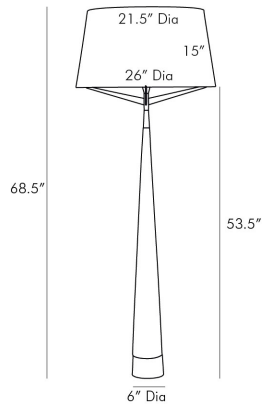

## ELDEN FLOOR LAMP

79172-331  
 H: 68.5 IN, Dia: 26.00 IN  
 Black Resin, Antique Brass  
 Contract Suitable As Is

Simple and modern this cone-shaped floor lamp is made of resin finished in black and accented with antique brass. Topped with a unique spider-like frame that supports the white linen shade. No harp is needed for this lamp.

### APPEARANCE

Material Linen, Resin, Steel  
 Finish Antique Brass, Black, White  
 Top Coat/Sealant false  
 Finial Description N/A  
 Finial Dimension N/A

### DIMENSIONS

Shade Top: 21.50 IN, Dia: 26.00 IN, Side: 14.75 IN  
 Body H: 53.5 IN, Dia: 26.00 IN  
 Foot Print Dia: 6.00 IN  
 Harp N/A IN

### WIRING

Rating Indoor Only  
 Tilt Test 8 Degrees - UL  
 Cord 12 FT, Back of Lamp Base, Clear/Silver, SPT-2  
 Socket 1, Black, Type A - E26  
 Switch On Line, On/Off Dial  
 Maximum Watt 150  
 Voltage 110-120 V