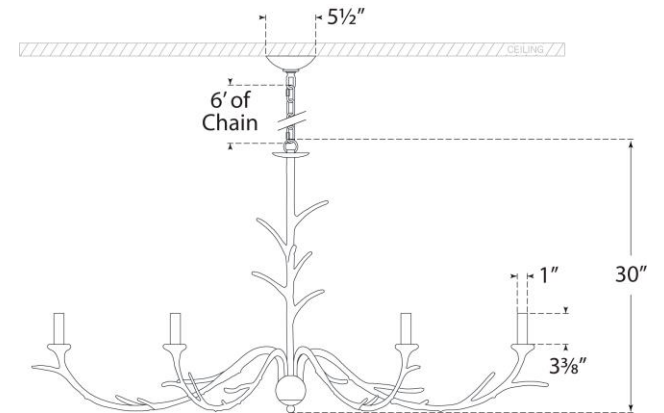

TEAR SHEET

Iberia Large Chandelier

Item # JN 5076BSL

Designer: Julie Neill

Height: 30"

Width: 57"

Canopy: 5.5" Round

Finishes: ABL, AGL, BSL, PW

Socket: 6 - E12 Candelabra

Wattage: 6 - 40 C11

Weight: 31 Pounds

Note: UL Only

Side View

Top View(1:3)