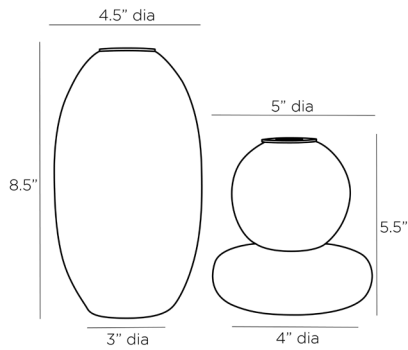

# ARTERIOS

## SARASOTA CANDLEHOLDERS, SET OF 2

9257

Ivory

Contract Suitable As Is

Inspired by the stacked-stone totems often seen lining riverbeds, this pair of taper holders are stunning in their use of materials and asymmetry: the larger, an egg-shaped candlestick carved in an ivory ricestone composite, and its companion, a globular clear crystal that hovers above a ricestone disc, which is lined in felt on the bottom. Ricestone will vary.

### DIMENSIONS

|                  |           |
|------------------|-----------|
| Foot Print Small | Dia: 4.00 |
| Foot Print Large | Dia: 3.00 |

### SHIPPING

|                |                                     |
|----------------|-------------------------------------|
| Product Weight | 13 LBS                              |
| Gross Weight 1 | 17 LBS                              |
| Shipping Box 1 | H: 13.25 IN, L: 8.25 IN, W: 14.5 IN |