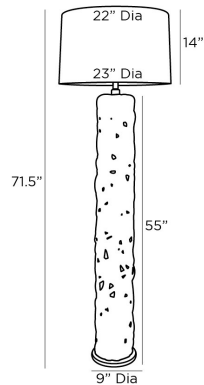

ARTERIOS

HORATIO FLOOR LAMP

75005-694
 H: 71.5 IN, Dia: 23.00 IN
 Palm Gray Rattan
 Contract Suitable As Is

In a tangle of palm gray rattan, the Horatio floor lamp looks to nature for inspiration—specifically, the birds' nest. The lamp's loose-basket-weave base is perched on palm gray rattan wrapped base and is accented with an antique brass spherical finial. An off-white drum shade lined in white cotton tops the piece. Finish will vary.

APPEARANCE

Material	Cotton, Linen, Rattan, Steel
Finish	Antique Brass, Off-White, Palm Gray, White
Finish Will Vary	true
Top Coat/Sealant	true
Finial Description	Antique Brass Sphere
Finial Dimension	1" Sphere

DIMENSIONS

Shade	Top: 22.00 IN, Dia: 23.00 IN, Side: 14 IN
Body	H: 55 IN, Dia: 8.00 IN
Base	H: 0.5 IN, Dia: 9.00 IN
Neck	H: 3 IN, Dia: 2.00 IN
Foot Print	Dia: 9.00 IN
Harp	12.5" Brass IN

WIRING

Rating	Indoor Only
Tilt Test	8 Degrees - UL
Cord	12 FT, Back of Lamp Base, Clear/Silver, SPT-2
Socket	1, Brass, Type A - E26
Switch	3-Way Rotary, At Socket
Maximum Watt	150
Voltage	110-120 V

CERTIFICATIONS

Certifications	Mexico Australia, United Arab Emirates, United Kingdom, United States, Canada
----------------	--

COMPLIANCY

UL/ETL	Yes
CB	Yes
RoHS	true

SHIPPING

Product Weight	14 LBS
Gross Weight 1	45 LBS
Gross Weight 2	5 LBS
Shipping Box 1	H: 64 IN, L: 15 IN, W: 15 IN
Shipping Box 2	H: 15 IN, L: 24 IN, W: 24 IN