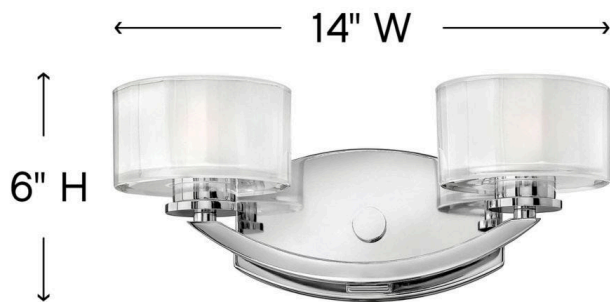

## 5592CM

### TWO LIGHT VANITY

Meridian features minimal transitional styling with clean lines and low-profile faceted ½" thick glass. Overscaled barrel knob detailing completes this simplistic design.

DETAILS	
FINISH:	Chrome
MATERIAL:	Metal
GLASS:	Thick Faceted Clear Inside Etched
DIMMABLE:	Yes

DIMENSIONS	
WIDTH:	14"
HEIGHT:	6"
WEIGHT:	6lb
BACK PLATE:	8"W X 4.5"H
EXTENSION:	6.3"
TOP TO OUTLET:	3.75"

LIGHT SOURCE	
LIGHT SOURCE:	Socket
WATTAGE:	2-60w G-9 *Included
VOLTAGE:	120v

SHIPPING	
CARTON LENGTH:	15.3
CARTON WIDTH:	8.3
CARTON HEIGHT:	8.5
CARTON WEIGHT:	8