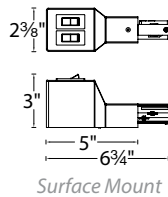

Fixture Type:

Catalog Number:

Project:

Location:

120V W Track

	Model	Rating	Circuit Breaker	Max Wattage	Finish
Single Live end (Left)	 WEDL <i>Surface Mount</i>	1/5A 1/2A 1A 2A 5A 7A 10A 12A	2 X 0.2Amp 2 X 0.5Amp 2 X 1 Amp 2 X 2.5Amp 2 X 5 Amp 2 X 7.5Amp 2 X 10Amp 2 X 12Amp	2 X 24W 2 X 60W 2 X 120W 2 X 300W 2 X 600W 2 X 900W 2 X 1200W 2 X 1440W	BK Black PT Platinum WT White 
	 WEDL-RT <i>Recessed Flanged</i>				
	 WEDL-RTL <i>Recessed Flangeless</i>				
Single Live end (Right)	 WEDR <i>Surface Mount</i>				
	 WEDR-RT <i>Recessed Flanged</i>				
	 WEDR-RTL <i>Recessed Flangeless</i>				

Example: **WEDL-1/5A-BK**

277V W Track

	Model	Rating	Circuit Breaker	Max Wattage	Finish
Single Live end (Left)	 WHEDL <i>Surface Mount</i>	1A 2A 5A 7A 10A 12A	2 X 1 Amp 2 X 2.5Amp 2 X 5 Amp 2 X 7.5Amp 2 X 10Amp 2 X 12Amp	2 X 277W 2 X 692W 2 X 1385W 2 X 2077W 2 X 2770W 2 X 3324W	BK Black PT Platinum WT White 
	 WHEDL-RT <i>Recessed Flanged</i>				
	 WHEDL-RTL <i>Recessed Flangeless</i>				
Single Live end (Right)	 WHEDR <i>Surface Mount</i>				
	 WHEDR-RT <i>Recessed Flanged</i>				
	 WHEDR-RTL <i>Recessed Flangeless</i>				