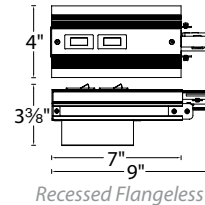

W TRACK CURRENT LIMITER

120V and 277V Track System

WAC LIGHTING

Responsible Lighting®

Low Cost Energy Code Compliance Made Easy

- Easy to install and assures compliance to energy codes such as California Title 24 or ASHRAE 90.1 requirements in terms of power density
- If the track is overloaded the current limiter circuit breaker will trip and shut down power to the track.
- May be reset when the overall sum of fixture wattages are reduced below the circuit breaker rating

Fixture Type:

Catalog Number:

Project:

Location:

120V W Track

	Model	Rating	Circuit Breaker	Max Wattage	Finish
Single Live end (Left)	 WEDL <i>Surface Mount</i>	1/5A 1/2A 1A 2A 5A 7A 10A 12A	2 X 0.2Amp 2 X 0.5Amp 2 X 1 Amp 2 X 2.5Amp 2 X 5 Amp 2 X 7.5Amp 2 X 10Amp 2 X 12Amp	2 X 24W 2 X 60W 2 X 120W 2 X 300W 2 X 600W 2 X 900W 2 X 1200W 2 X 1440W	BK Black PT Platinum WT White 
	 WEDL-RT <i>Recessed Flanged</i>				
	 WEDL-RTL <i>Recessed Flangeless</i>				
Single Live end (Right)	 WEDR <i>Surface Mount</i>				
	 WEDR-RT <i>Recessed Flanged</i>				
	 WEDR-RTL <i>Recessed Flangeless</i>				

Example: **WEDL-1/5A-BK**

277V W Track

	Model	Rating	Circuit Breaker	Max Wattage	Finish
Single Live end (Left)	 WHEDL <i>Surface Mount</i>	1A 2A 5A 7A 10A 12A	2 X 1 Amp 2 X 2.5Amp 2 X 5 Amp 2 X 7.5Amp 2 X 10Amp 2 X 12Amp	2 X 277W 2 X 692W 2 X 1385W 2 X 2077W 2 X 2770W 2 X 3324W	BK Black PT Platinum WT White 
	 WHEDL-RT <i>Recessed Flanged</i>				
	 WHEDL-RTL <i>Recessed Flangeless</i>				
Single Live end (Right)	 WHEDR <i>Surface Mount</i>				
	 WHEDR-RT <i>Recessed Flanged</i>				
	 WHEDR-RTL <i>Recessed Flangeless</i>				