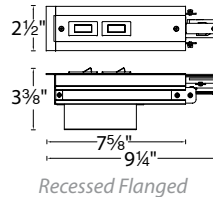

W TRACK CURRENT LIMITER

120V and 277V Track System

WAC LIGHTING

Responsible Lighting®

Low Cost Energy Code Compliance Made Easy

- Easy to install and assures compliance to energy codes such as California Title 24 or ASHRAE 90.1 requirements in terms of power density
- If the track is overloaded the current limiter circuit breaker will trip and shut down power to the track.
- May be reset when the overall sum of fixture wattages are reduced below the circuit breaker rating

Fixture Type:

Catalog Number:

Project:

Location:

120V W Track

	Model	Rating	Circuit Breaker	Max Wattage	Finish
Single Live end (Left)	 WEDL <i>Surface Mount</i>	1/5A 1/2A 1A 2A 5A 7A 10A 12A	2 X 0.2Amp 2 X 0.5Amp 2 X 1 Amp 2 X 2.5Amp 2 X 5 Amp 2 X 7.5Amp 2 X 10Amp 2 X 12Amp	2 X 24W 2 X 60W 2 X 120W 2 X 300W 2 X 600W 2 X 900W 2 X 1200W 2 X 1440W	BK Black PT Platinum WT White 
	 WEDL-RT <i>Recessed Flanged</i>				
	 WEDL-RTL <i>Recessed Flangeless</i>				
Single Live end (Right)	 WEDR <i>Surface Mount</i>				
	 WEDR-RT <i>Recessed Flanged</i>				
	 WEDR-RTL <i>Recessed Flangeless</i>				

Example: **WEDL-1/5A-BK**

277V W Track

	Model	Rating	Circuit Breaker	Max Wattage	Finish
Single Live end (Left)	 WHEDL <i>Surface Mount</i>	1A 2A 5A 7A 10A 12A	2 X 1 Amp 2 X 2.5Amp 2 X 5 Amp 2 X 7.5Amp 2 X 10Amp 2 X 12Amp	2 X 277W 2 X 692W 2 X 1385W 2 X 2077W 2 X 2770W 2 X 3324W	BK Black PT Platinum WT White 
	 WHEDL-RT <i>Recessed Flanged</i>				
	 WHEDL-RTL <i>Recessed Flangeless</i>				
Single Live end (Right)	 WHEDR <i>Surface Mount</i>				
	 WHEDR-RT <i>Recessed Flanged</i>				
	 WHEDR-RTL <i>Recessed Flangeless</i>				