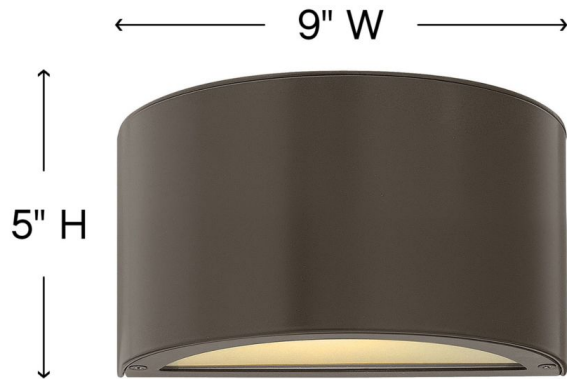

LUNA

1661BZ

SMALL DOWN LIGHT WALL MOUNT LANTERN

Luna is a modern collection of solid aluminum fixtures offered in a unique combination of contemporary styles, including sleek wall lanterns. Luna also offers chic pocket wall sconces and compact ceiling mounts that are ideal for indoors or out.

DETAILS	
FINISH:	Bronze
MATERIAL:	Aluminum
GLASS:	Etched Lens
DIMMABLE:	YES - 0-10V TYPE DIMMER ONLY

DIMENSIONS	
WIDTH:	9"
HEIGHT:	5"
WEIGHT:	3lb
BACK PLATE:	9"W X 5"H
EXTENSION:	4"
TOP TO OUTLET:	2.5"

LIGHT SOURCE	
LIGHT SOURCE:	Integrated LED
LED NAME:	LC2-60
VOLTAGE:	120v/277v
COLOR TEMP:	3000
LUMENS:	600
CRI:	96
INCANDESCENT EQUIVALENCY:	1 x 60w
DIMMABLE:	YES - 0-10V TYPE DIMMER ONLY

SHIPPING	
CARTON LENGTH:	12
CARTON WIDTH:	7
CARTON HEIGHT:	9
CARTON WEIGHT:	3.5