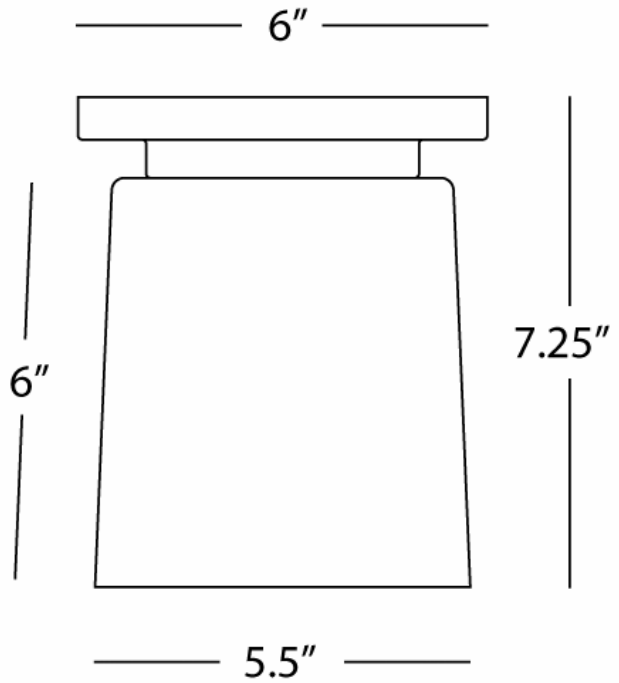

RICO ESPINET

NINA

Z2058

Corta Flush Mount

1 - 60W Max.

Bulb Type: B11 Torpedo

Direct Wire Only

Deep Patina Bronze Finish over Metal

Frosted White Cased Glass Shade

FINISH OPTION:

2058 - Polished Nickel

**\*\* Available for Quick SHIP \*\***