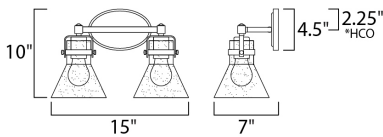

PRODUCT DESCRIPTION

This nautical-inspired bath vanity features Clear Seedy glass cones suspended by a yoke frame finished in Polished Chrome. The clear glass offers abundant lighting and compliments the styling of the fixture. Make it a more industrial look by adding filament E26 light bulbs.