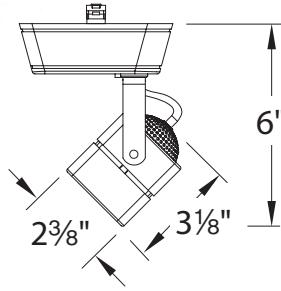

Model: 802

120V Track MR16 Luminaire

WAC LIGHTING

Responsible Lighting®

Fixture Type:

Catalog Number:

Project: _____

Location: _____

PRODUCT DESCRIPTION

Low Voltage luminaire with die-cast aluminum construction and swivel yoke for precise aiming.

FEATURES

- Available with LED lamp option
- Swivel yoke for easy aiming
- 350° horizontal rotation and 90° vertical tilt
- Mesh back vent for heat dissipation
- Clear lens included (Halogen version)
- Dimmable
- 5 year fixture warranty/3 year LED lamp warranty

SPECIFICATIONS

Construction: Die-cast aluminum track head with polycarbonate transformer case and track adapter. Bi-pin ceramic socket for MR16 lamp.

Finish: Powder coated Black (BK), White (WT), and Electroplated Brushed Nickel (BN).

Transformer: 12V ; 1W minimum load.

Lamp: 802 model uses 12V MR16, 50W max lamp (not included).
802L model uses 12V MR16, 75W max (not included).
802LED model uses a 12V, 9W MR16 LED lamp (included).
490 lumens, 3000K CCT, 50,000 hour rated life, CRI: 90.

Dimming: With electronic low voltage (ELV) dimmer, LED lamp dims to 15%; Halogen lamp dims to 1%.

Standards: UL & CUL Listed.

ORDER NUMBER

System	Model #	Power	Lamp	Finish
LHT L Track	802LED	9W	LED	BK Black
HHT H Track	802	50W	Halogen	BN Brushed Nickel
JHT J/J2 Track	802L	75W	Halogen	WT White