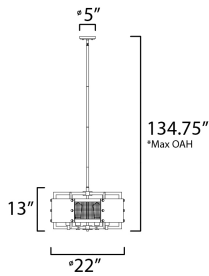

*max overall height

MEASUREMENTS

- DIMENSION : 22" L x 22" W x 13" H
- MAX OAH : 134.75" OAH
- CANOPY : 5" W x 0.75" H x 5" L
- HANGING WEIGHT : 16.1 lb

LAMPING

- INPUT VOLTAGE : 120V
- BULB : 6 x 60W Incandescent E26 Medium , 360W Total
- BULB INCLUDED : (Not Included)