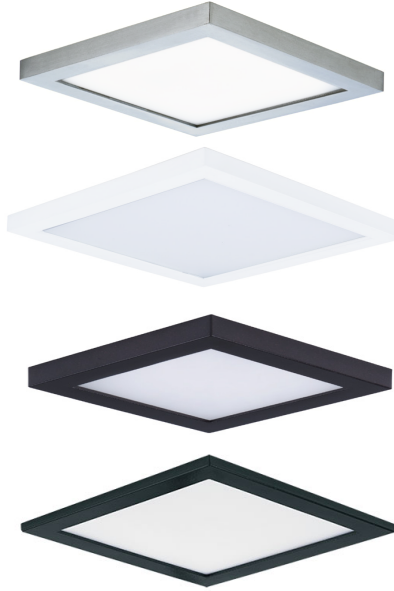

WAFER LED I FLUSH/WALL MOUNT

58720 / 58722 / 58724 / 58738 / 58739

- Patent Pending Construction
- 120 - 277 input
- Die Cast Aluminum
- Size options: 5", 7", 9", and 15"
- Ultra thin 0.5" H
- Approved for use in closets and storage spaces
- Suitable for Closets according to NEC Section 410.8 & 410.16
- Available in White (WT), Bronze (BZ), and Satin Nickel (SN)
- Triac Dimmable with Electronic Low Voltage Dimmers
- Easy to install: fits in 3-0 and 4-0 Outlet Box
- Edge-Lit LED Technology
- Suitable for Wet Location
- ETL/cETL IP65

Job Name : _____
 Job Type : _____
 Quantity : _____
 Comments : _____

PRODUCT DESCRIPTION

Wafer was designed for the discriminate consumer who wants the low profile look of recessed without the high cost. Manufactured of die cast aluminum, Wafer brings ultimate heat dissipation to its edge lit technology. Edge lighting gives very even light distribution while dispersing heat over a larger area. The result of this is longer LED life and better light diffusion.

FINISHES OPTIONS:

- White (WT)
- Bronze (BZ)
- Satin Nickel (SN)
- Black (BK)

MATERIAL:

Die Cast Aluminum
 PMMA Acrylic Diffuser

AVAILABLE SIZES:

5" | 7" | 9" | 15"

RATINGS:

ETL/cETL IP65
 Wet Location
 Energy Star
 Title 24 JA8 compliant
 ADA
 Closets Rated: NEC 410.8 & 410.16