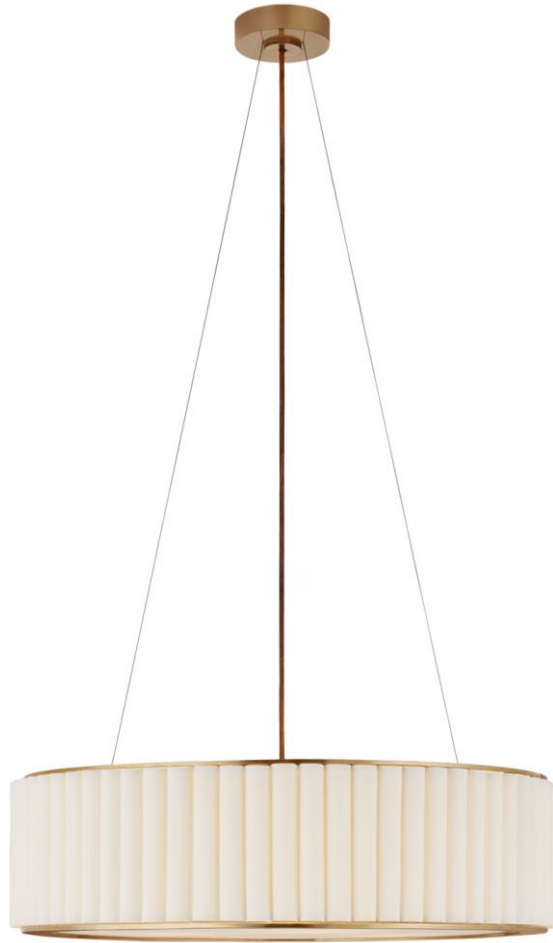

TEAR SHEET

Palati Large Hanging Shade

Item # S 5440HAB-L

Designer: Ian K. Fowler

Height: 7.75"

Width: 28"

Canopy: 5" Round

Finishes: BZ, HAB, PN

Shade Treatments: L

Socket: 4 - E26 Keyless

Wattage: 4 - 40 A19

Weight: 25 Pounds

Front View