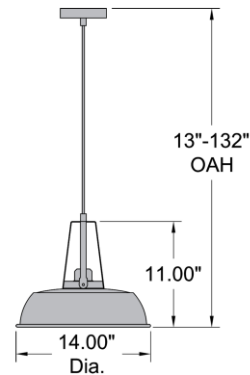

Stock Code: **23777-MBL/MGL**

Collection: Nostalgia

PRODUCT INFORMATION

Base: 23777 Parent: 23777
Mounting Type: Ceiling UPC: 641594219128
Finish: Matte Black
Diffuser: Matte Gold

PRODUCT MEASUREMENTS

FIXTURE	BACKPLATE / CANOPY
Length:	Length
Width:	Width:
Diameter 14"	Diameter: 4.75"
Height: 11"	Height: 1.75"
Extension:	
Overall Height: 13-132"	

Additional Notes:

10 feet of black cord included; Custom Finish 60 Piece Minimum Order Quantity

Project Name: _____

Location: _____

Type: _____

Quantity: _____

Notes:

LINE DRAWING

IES FILE

In addition to Access Lighting's purchase and warranty terms and conditions, by signing below or placing an order, you agree that you are authorized to bind the entity placing any order and acknowledge the following: All of sizes and measurements are approximate and all images are for illustrative purposes only. In the event of an inconsistency, the "Product Measurements" section controls. There also may be slight differences in the colors and designs compared to the displayed and printed images.