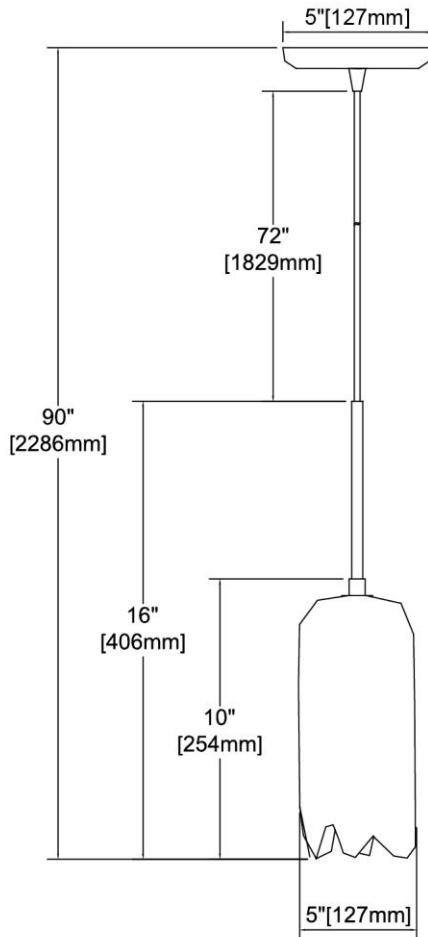


	<b>ITEM #:</b>	21165/1
	<b>UPC</b>	748119131757
	<b>Description</b>	Hand Formed Glass 1-Light Mini Pendant in Polished Chrome with Clear Hand Formed Glass
	<b>Finish</b>	Polished Chrome
	<b>Materials</b>	Glass, Steel
	<b>Brand</b>	ELK Lighting
	<b>Collection</b>	Hand Formed Glass
	<b>Category</b>	Indoor Lighting
	<b>Type</b>	Mini Pendant

ITEM DIMENSIONS				RATINGS & SPECIFICATIONS				
<b>Width</b>	5 inches			<b>Safety Rating</b>	UL		<b>Certification</b>	Dry locations
<b>Depth</b>	5 inches			<b>ADA Compliant</b>	N/A		<b>Voltage</b>	120
<b>Height</b>	10 inches			<b>BULBS / SOCKETS</b>				
<b>Weight</b>	3 pounds			<b>Quantity</b>	1	<b>Wattage</b>	100 watts	
<b>ADDITIONAL DIMENSIONS</b>				<b>Included</b>	No	<b>Type</b>	A19 (E26 Medium Base)	
<b>Backplate / Canopy</b>	5 diameter			<b>Other</b>	N/A			
<b>HCWO</b>	N/A			<b>CHAIN / CORD INFORMATION</b>				
<b>Min. Extension</b>	N/A			<b>Chain</b>	N/A	<b>Cord</b>	72 inches - Clear	
<b>Max. Extension</b>	N/A			<b>SHADE / GLASS DETAILS</b>				
<b>OVERALL HEIGHT</b>				<b>Shade/Glass Description</b>	Clear hand formed glass			
<b>Min.</b>	18 inches	<b>Max.</b>	90 inches					
<b>EXTENSION ROD(S)</b>				<b>Width</b>	5 inches		<b>Height</b>	9 inches
N/A				<b>Width at Top</b>	N/A		<b>Width at Bottom</b>	N/A