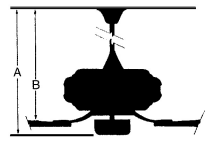

MEASUREMENTS

Blade Finish:		Reversible Blades:	
		No	
Blade Material:		Slope:	
Plywood Construction		Yes	
Blade Sweep:	No. of Blades:	Blade Pitch:	Hanging Weight:
52"	4	14 degrees	17.88
Downrod 1:	Downrod 1 Outside Dia:	Downrod 2:	Downrod 2 Outside Dia:
6	0.75		
Ceiling to Lowest Point: (Dim A)	Ceiling to Blade (Dim B)	Lead Wire:	Motor Size:
13.0	10.25	80"	172 x 16mm