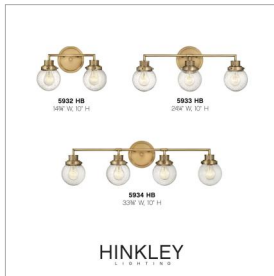

POPPY

5932HB

TWO LIGHT VANITY

Poppy features clear glass spheres that bubble out of the refined, ribbed Chrome or Heritage Brass fitters to create a simple, yet sophisticated silhouette. An elegant, stepped backplate and crisp crossbar anchor this airy design. Poppy showcases mid-century style with a spectacular spin.

DETAILS	
FINISH:	Heritage Brass
MATERIAL:	Steel
GLASS:	Clear Seedy
DIMMABLE:	No

DIMENSIONS	
WIDTH:	14.8"
HEIGHT:	10"
WEIGHT:	2.6lb
BACK PLATE:	6" Dia.
EXTENSION:	7"
TOP TO OUTLET:	3"

LIGHT SOURCE	
LIGHT SOURCE:	Socketed
WATTAGE:	2-8w Med. LED, 100w Equiv.
VOLTAGE:	120v

SHIPPING	
CARTON LENGTH:	22
CARTON WIDTH:	12.5
CARTON HEIGHT:	8.5
CARTON WEIGHT:	4.2

PRODUCT DETAILS:

- Fixture can be mounted either up or down
- Suitable for use in damp locations as defined by NEC and CEC. Meets United States UL Underwriters Laboratories & CSA Canadian Standards Association Product Safety Standards.
- Distinctive mid-century modern elements merge with sleek and timeless forms for a vintage vibe with modern flair