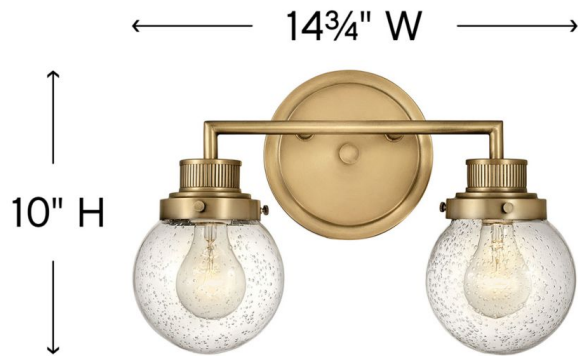

POPPY

5932HB

TWO LIGHT VANITY

Poppy features clear glass spheres that bubble out of the refined, ribbed Chrome or Heritage Brass fitters to create a simple, yet sophisticated silhouette. An elegant, stepped backplate and crisp crossbar anchor this airy design. Poppy showcases mid-century style with a spectacular spin.

DETAILS	
FINISH:	Heritage Brass
MATERIAL:	Steel
GLASS:	Clear Seedy
DIMMABLE:	No

DIMENSIONS	
WIDTH:	14.8"
HEIGHT:	10"
WEIGHT:	2.6lb
BACK PLATE:	6" Dia.
EXTENSION:	7"
TOP TO OUTLET:	3"

LIGHT SOURCE	
LIGHT SOURCE:	Socketed
WATTAGE:	2-8w Med. LED, 100w Equiv.
VOLTAGE:	120v

SHIPPING	
CARTON LENGTH:	22
CARTON WIDTH:	12.5
CARTON HEIGHT:	8.5
CARTON WEIGHT:	4.2

PRODUCT DETAILS:

- Fixture can be mounted either up or down
- Suitable for use in damp locations as defined by NEC and CEC. Meets United States UL Underwriters Laboratories & CSA Canadian Standards Association Product Safety Standards.
- Distinctive mid-century modern elements merge with sleek and timeless forms for a vintage vibe with modern flair