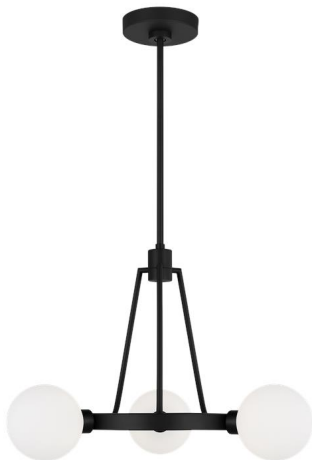

GENERATION LIGHTING

3161603-112: Three Light Chandelier

Collection: Clybourn

UPC #: 785652125027

Finish: Midnight Black (112)

Dimensions:

Diameter: 21" **Overall Height:** 57 3/8"
Width: 21" **Wire:** 120" (color/Black)
Height: 14" **Mounting Proc.:** Screw Collar - Stem
Connection: Mounted To Box

Bulbs:

3 - Halogen G9 T4 40w Max. 120v - Not included

Features:

- Easily converts to LED with optional replacement lamps
- Sloped ceiling mounting hardware included
- Meets Title 24 energy efficiency standards
- Title 24 compliant if used with Joint Appendix (JA8) approved light bulbs listed in the California Energy Commission Appliance database.

Material List:

1 Body - Steel - Midnight Black
 3 12" Stem - Steel - Midnight Black
 1 6" Stem - Steel - Midnight Black

Safety Listing:

Safety Listed for Damp Locations

Shade / Glass / Diffuser Details:

Part	Material	Finish	Quantity	Item Number	Length	Width	Height	Diameter	Fitter Diameter	Shade Top Length	Shade Top Width	Shade Top Diameter
Shade	Glass	Milk	3				4 3/4	4 3/4				