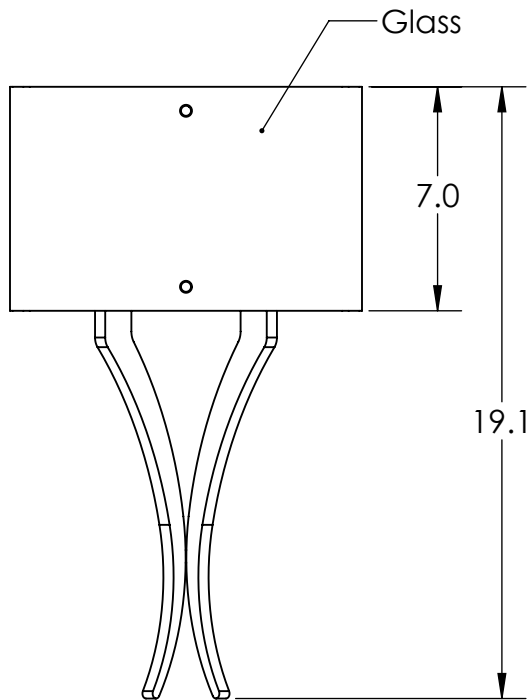

Collection: CARLYLE

Product #: CSB0033-0A

Electrical Option	Product #	Electrical Type	Bulb Type	Wattage	Socket Type
	CSB0033-0A-XX-XX-E2	Incandescent	A19	60	Medium E26
	CSB0033-0A-XX-XX-G2	Flourescent	CFL/LED RETRO	13	GU-24

Bulbs Not Included Visit hammertonstudio.com for product options and specifications.

4/7/2016 (B)

Mounting Packet: U	Electrical Type: SEE TABLE
Approximate lbs.: 10	Bulb Qty: 1 Bulb Type: SEE TABLE
Finish: SEE WEB SITE FOR OPTIONS	Wattage: SEE TABLE Voltage: 120
Top Diffuser: OPEN	Socket Type: SEE TABLE
Bottom Diffuser: CLOSED METAL	UL Location: DRY

Mounting Detail

All fixtures created by Hammerton are handcrafted by artisans. Dimensions may vary up to 7/8".

© Copyright 2016. All rights in design, detail or invention of this drawing are reserved as the property of Hammerton. Any imitation or adaptation without written consent is strictly prohibited.