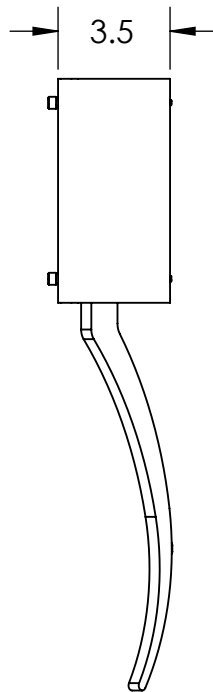

Collection: CARLYLE

Product #: CSB0033-0A

Electrical Option	Product #	Electrical Type	Bulb Type	Wattage	Socket Type
	CSB0033-0A-XX-XX-E2	Incandescent	A19	60	Medium E26
	CSB0033-0A-XX-XX-G2	Flourescent	CFL/LED RETRO	13	GU-24

Bulbs Not Included Visit hammertonstudio.com for product options and specifications.

4/7/2016 (B)

Mounting Packet: U	Electrical Type: SEE TABLE
Approximate lbs.: 10	Bulb Qty: 1 Bulb Type: SEE TABLE
Finish: SEE WEB SITE FOR OPTIONS	Wattage: SEE TABLE Voltage: 120
Top Diffuser: OPEN	Socket Type: SEE TABLE
Bottom Diffuser: CLOSED METAL	UL Location: DRY

Mounting Detail

All fixtures created by Hammerton are handcrafted by artisans. Dimensions may vary up to 7/8".

© Copyright 2016. All rights in design, detail or invention of this drawing are reserved as the property of Hammerton. Any imitation or adaptation without written consent is strictly prohibited.