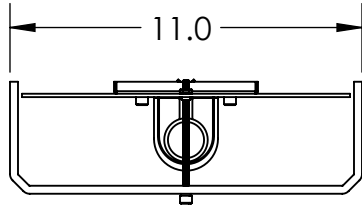

Collection: CARLYLE

Product #: CSB0033-0A

Electrical Option	Product #	Electrical Type	Bulb Type	Wattage	Socket Type
	CSB0033-0A-XX-XX-E2	Incandescent	A19	60	Medium E26
	CSB0033-0A-XX-XX-G2	Flourescent	CFL/LED RETRO	13	GU-24

Bulbs Not Included Visit hammertonstudio.com for product options and specifications.

4/7/2016 (B)

Mounting Packet: U	Electrical Type: SEE TABLE
Approximate lbs.: 10	Bulb Qty: 1 Bulb Type: SEE TABLE
Finish: SEE WEB SITE FOR OPTIONS	Wattage: SEE TABLE Voltage: 120
Top Diffuser: OPEN	Socket Type: SEE TABLE
Bottom Diffuser: CLOSED METAL	UL Location: DRY

Mounting Detail

All fixtures created by Hammerton are handcrafted by artisans. Dimensions may vary up to 7/8".

© Copyright 2016. All rights in design, detail or invention of this drawing are reserved as the property of Hammerton. Any imitation or adaptation without written consent is strictly prohibited.