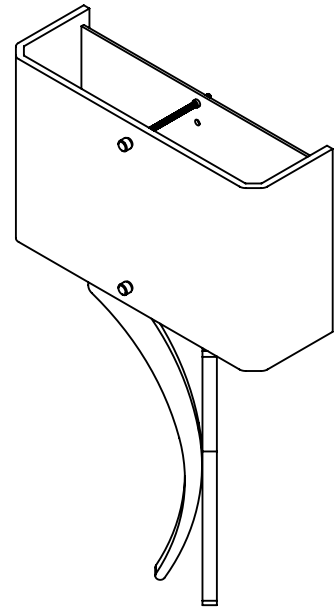

Collection: CARLYLE

Product #: CSB0033-0A

Electrical Option	Product #	Electrical Type	Bulb Type	Wattage	Socket Type
	CSB0033-0A-XX-XX-E2	Incandescent	A19	60	Medium E26
	CSB0033-0A-XX-XX-G2	Flourescent	CFL/LED RETRO	13	GU-24

Bulbs Not Included Visit hammertonstudio.com for product options and specifications.

4/7/2016 (B)

Mounting Packet: U	Electrical Type: SEE TABLE
Approximate lbs.: 10	Bulb Qty: 1 Bulb Type: SEE TABLE
Finish: SEE WEB SITE FOR OPTIONS	Wattage: SEE TABLE Voltage: 120
Top Diffuser: OPEN	Socket Type: SEE TABLE
Bottom Diffuser: CLOSED METAL	UL Location: DRY

Mounting Detail

All fixtures created by Hammerton are handcrafted by artisans. Dimensions may vary up to 7/8".

© Copyright 2016. All rights in design, detail or invention of this drawing are reserved as the property of Hammerton. Any imitation or adaptation without written consent is strictly prohibited.