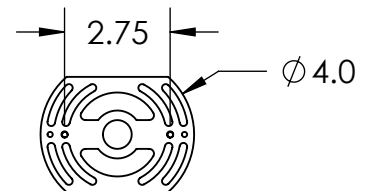

Collection: CARLYLE

Product #: CSB0033-0A

Electrical Option	Product #	Electrical Type	Bulb Type	Wattage	Socket Type
	CSB0033-0A-XX-XX-E2	Incandescent	A19	60	Medium E26
	CSB0033-0A-XX-XX-G2	Flourescent	CFL/LED RETRO	13	GU-24

Bulbs Not Included Visit hammertonstudio.com for product options and specifications.

4/7/2016 (B)

Mounting Packet: U	Electrical Type: SEE TABLE
Approximate lbs.: 10	Bulb Qty: 1 Bulb Type: SEE TABLE
Finish: SEE WEB SITE FOR OPTIONS	Wattage: SEE TABLE Voltage: 120
Top Diffuser: OPEN	Socket Type: SEE TABLE
Bottom Diffuser: CLOSED METAL	UL Location: DRY

Mounting Detail

All fixtures created by Hammerton are handcrafted by artisans. Dimensions may vary up to 7/8".

© Copyright 2016. All rights in design, detail or invention of this drawing are reserved as the property of Hammerton. Any imitation or adaptation without written consent is strictly prohibited.