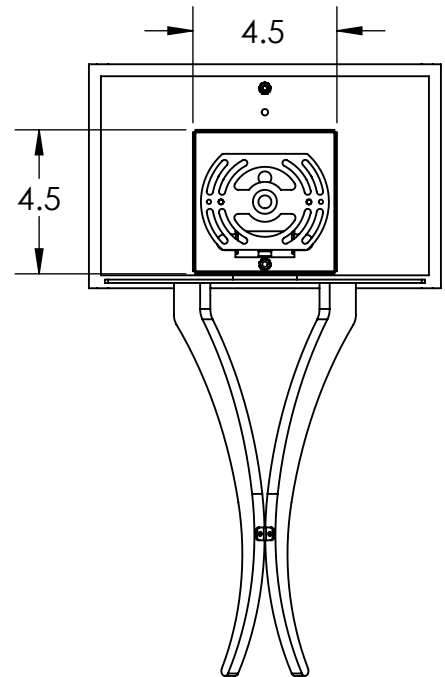

Collection: CARLYLE

Product #: CSB0033-0A

Electrical Option	Product #	Electrical Type	Bulb Type	Wattage	Socket Type
	CSB0033-0A-XX-XX-E2	Incandescent	A19	60	Medium E26
	CSB0033-0A-XX-XX-G2	Flourescent	CFL/LED RETRO	13	GU-24

Bulbs Not Included Visit hammertonstudio.com for product options and specifications.

4/7/2016 (B)

Mounting Packet: U	Electrical Type: SEE TABLE
Approximate lbs.: 10	Bulb Qty: 1 Bulb Type: SEE TABLE
Finish: SEE WEB SITE FOR OPTIONS	Wattage: SEE TABLE Voltage: 120
Top Diffuser: OPEN	Socket Type: SEE TABLE
Bottom Diffuser: CLOSED METAL	UL Location: DRY

Mounting Detail

All fixtures created by Hammerton are handcrafted by artisans. Dimensions may vary up to 7/8".

© Copyright 2016. All rights in design, detail or invention of this drawing are reserved as the property of Hammerton. Any imitation or adaptation without written consent is strictly prohibited.